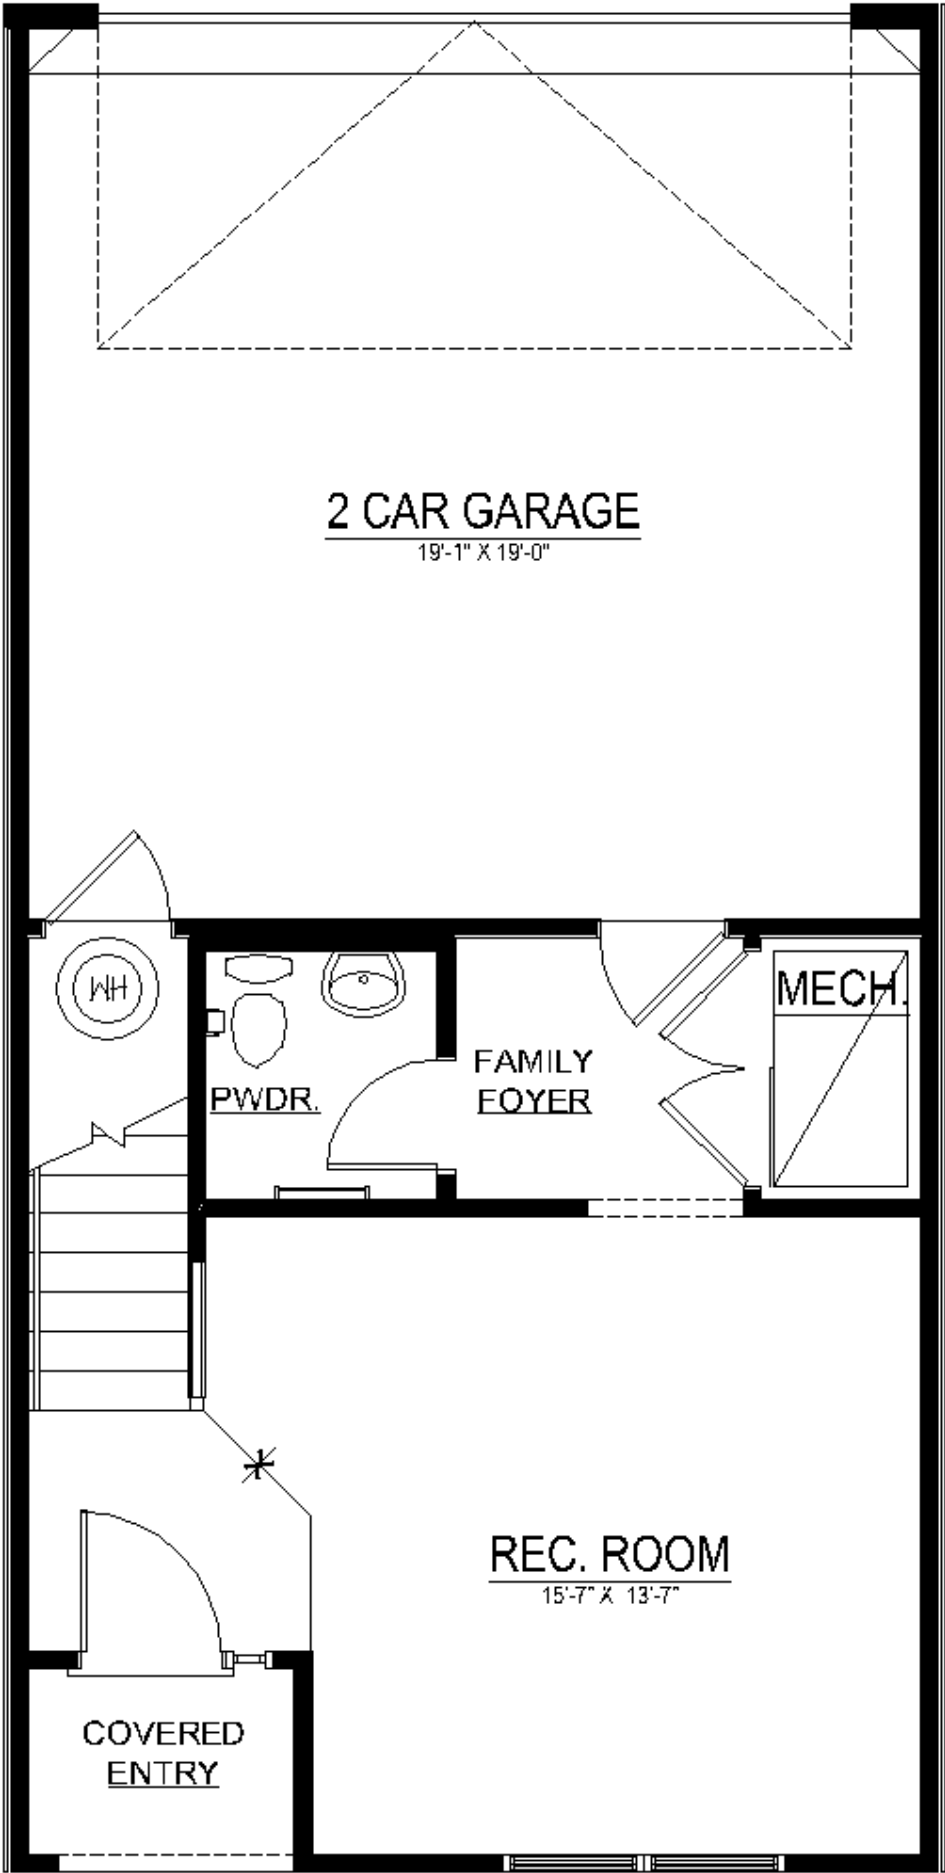

Greenwich | \$589,291

17164 HARDISTY WAY, Bowie, MD 20716 | Homesite 11C

2,003 Sq. Ft. | 3 Beds | 3 Baths | Availability: 06/2023

- 20' Wide End-Unit Townhome with 2-Car Rear Garage
- Entry Level Rec Room with Powder Room
- Open-Concept Kitchen Level with Family Room and Dining Area
- Upgraded Sliding Glass Doors off Dining Room Leading to Upgraded Rear Deck
- Luxurious Owner's Suite with Walk-In-Closet and Full Bath
- Two Secondary Bedrooms and Laundry Closet

2 CAR GARAGE
19'-1" X 19'-0"

WH

PWDR.

FAMILY
FOYER

MECH.

REC. ROOM
15'-7" X 13'-7"

**COVERED
ENTRY**

DECK
19'-0" X 8'-0"

2020 FX
TRANSOM

POWDR

DINING ROOM
13'-9" X 10'-7"

L.

KITCHEN

D.W.

SINK

REF.

COOKTOP

W/O

FAMILY ROOM
19'-1" X 13'-1"

2040 SH

2-3060 SH

3060

3060

3020 TRANSOM