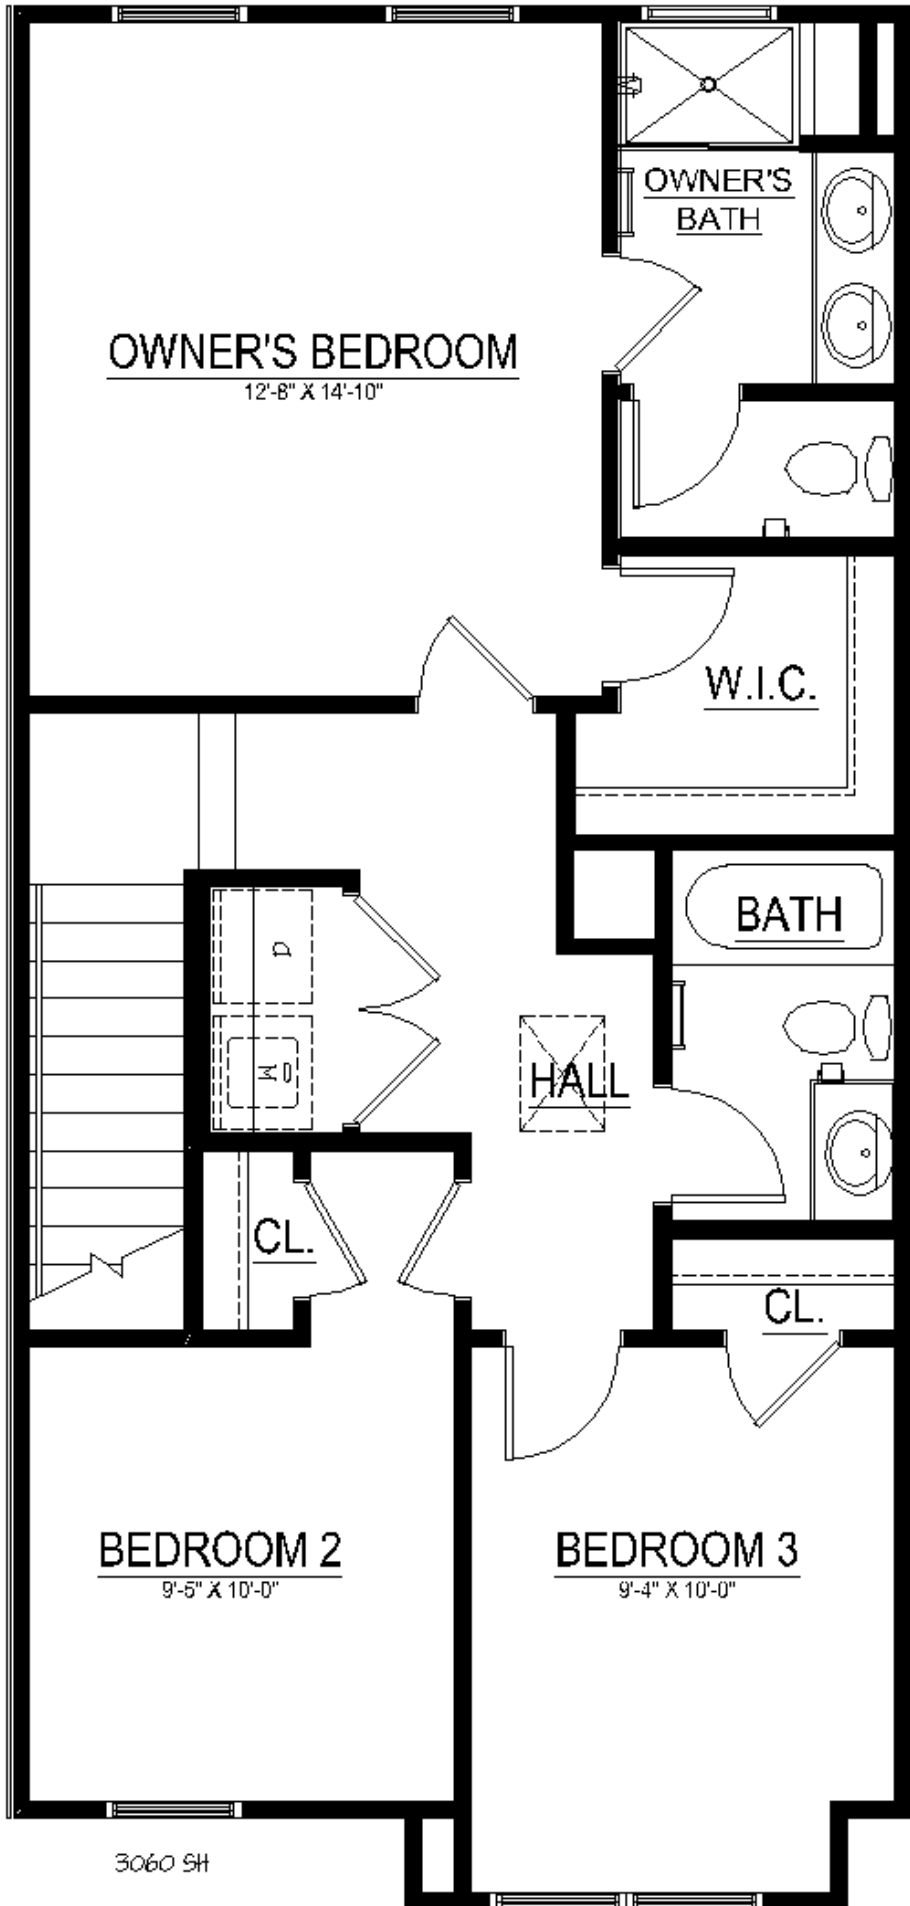

Greenwich | \$589,291

17164 HARDISTY WAY, Bowie, MD 20716 | Homesite 11C

2,003 Sq. Ft. | 3 Beds | 3 Baths | Availability: 06/2023

- 20' Wide End-Unit Townhome with 2-Car Rear Garage
- Entry Level Rec Room with Powder Room
- Open-Concept Kitchen Level with Family Room and Dining Area
- Upgraded Sliding Glass Doors off Dining Room Leading to Upgraded Rear Deck
- Luxurious Owner's Suite with Walk-In-Closet and Full Bath
- Two Secondary Bedrooms and Laundry Closet

2020 FX
TRANSOM

POWDR

DINING ROOM
13'-9" X 10'-7"

L.

KITCHEN

D.W.

SINK

REF.

COOKTOP

W/O

FAMILY ROOM
19'-1" X 13'-1"

2040 SH

2-3060 SH

3060

3060

3020 TRANSOM

OWNER'S BEDROOM
12'-8" X 14'-10"

OWNER'S BATH

W.I.C.

BATH

HALL

CL.

CL.

BEDROOM 2
9'-5" X 10'-0"