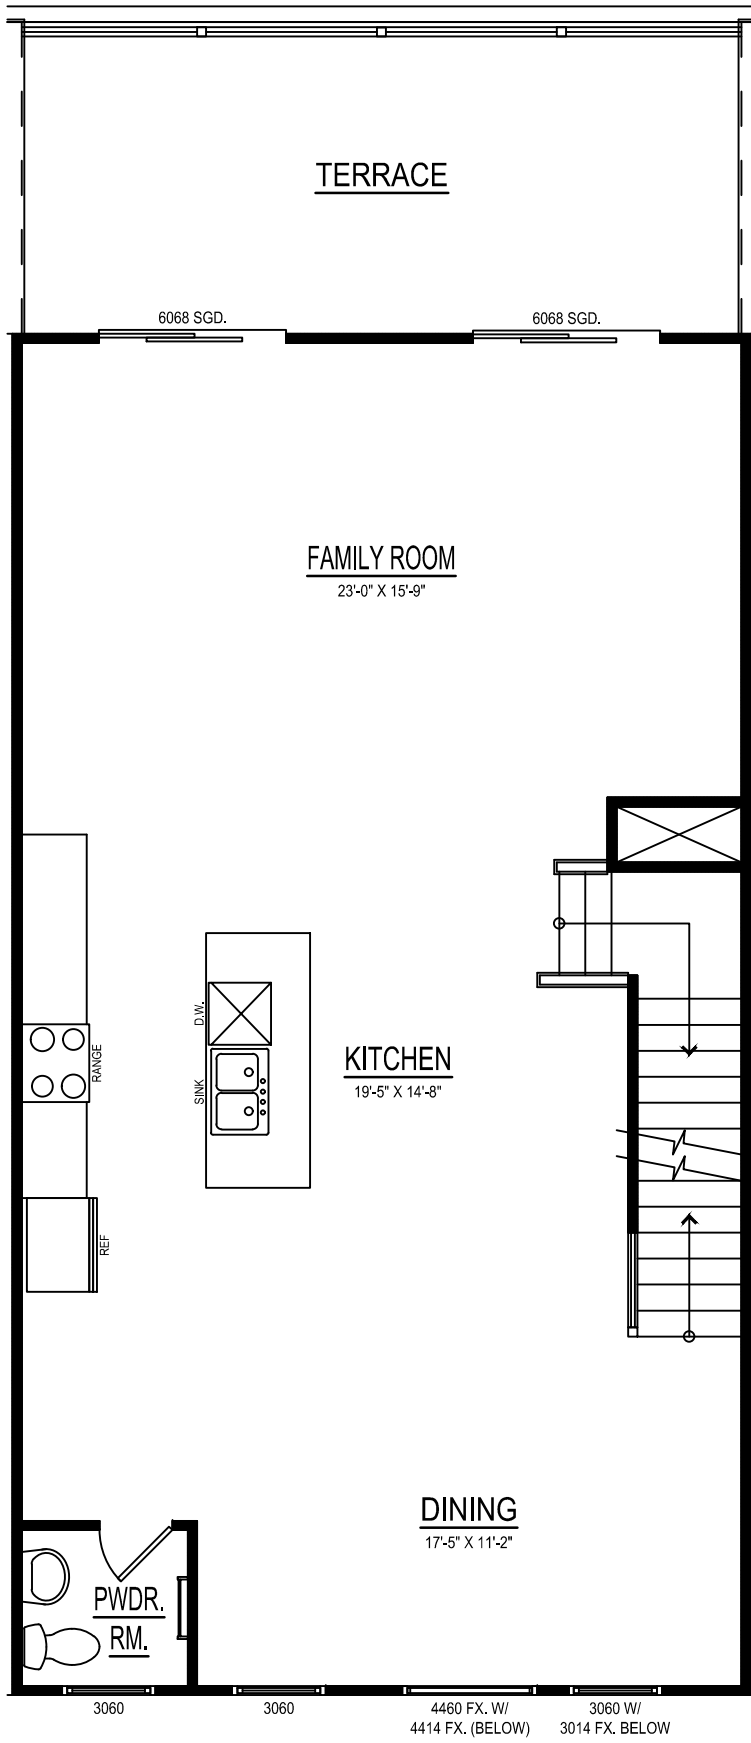

**The Vista at South Lake | \$618,882**

717 Fairmont Drive, Bowie, MD 20716 | Homesite 29C  
3,112 Sq. Ft. | 3 Beds | 3 Baths | Availability: 12/2023

- 2-Car Rear-Load Garage with Standard Mud Room
- Covered Front Entry and Unique Exterior Elevation composed of Brick and Siding
- Modern Black Frame Windows
- Entry-Level Recreation Room and Powder Room
- Open Concept First-Floor including a Gourmet Kitchen, Dining Room, Family Room
- Rear Covered Terrace off the Family Room with Sliding Glass Doors
- Luxurious Primary Suite with Walk-In-Closet and Ensuite Bathroom
- Two Spacious Secondary Bedrooms on 2nd Floor

TERRACE

6068 SGD.

6068 SGD.

FAMILY ROOM  
23'-0" X 15'-9"

KITCHEN  
19'-5" X 14'-8"

DINING  
17'-5" X 11'-2"

PWDR.  
RM.

3060