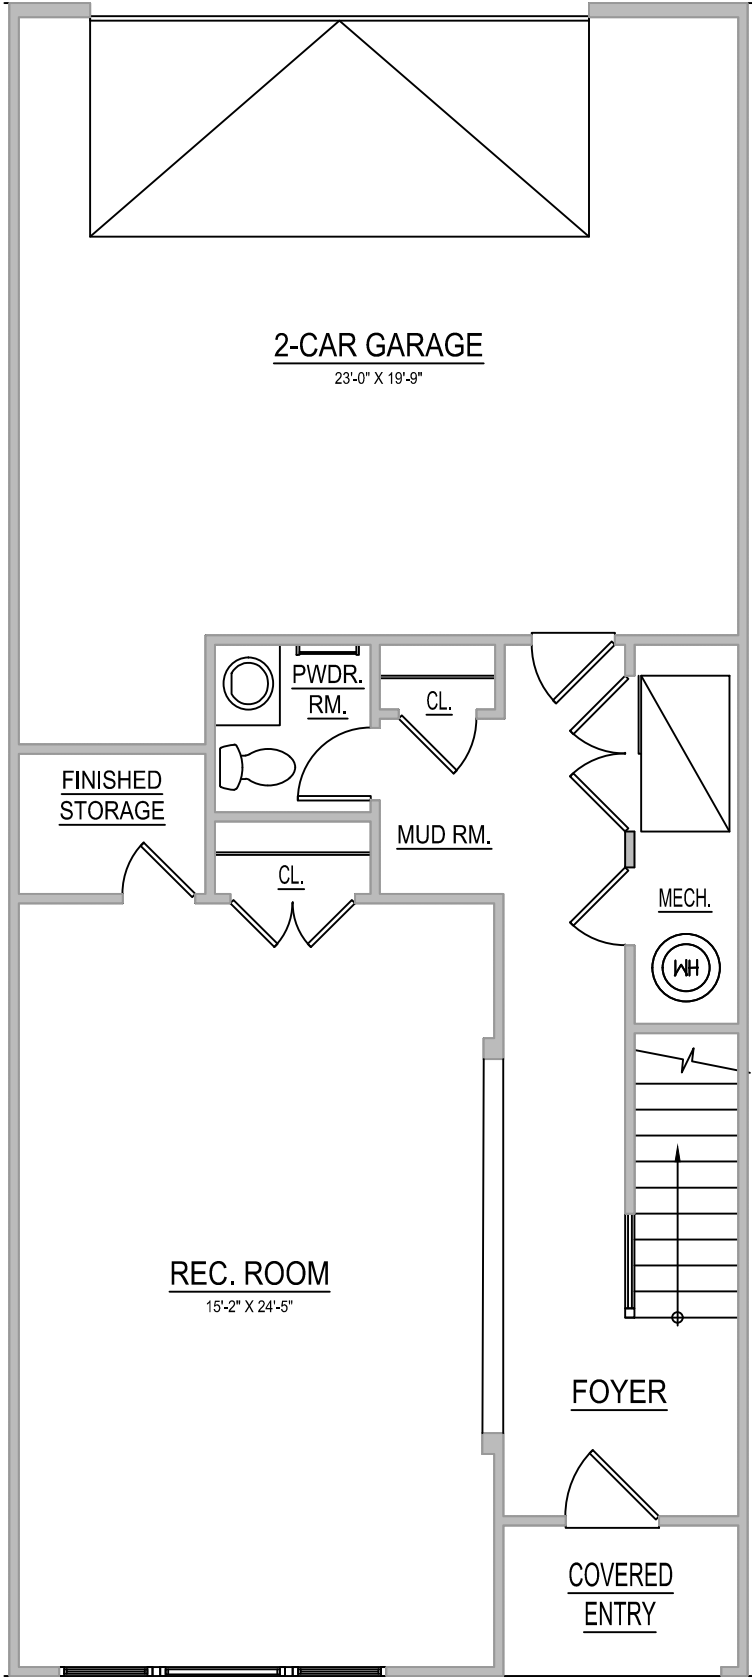

**The Vista at South Lake | \$618,882**

717 Fairmont Drive, Bowie, MD 20716 | Homesite 29C  
3,112 Sq. Ft. | 3 Beds | 3 Baths | Availability: 12/2023

- 2-Car Rear-Load Garage with Standard Mud Room
- Covered Front Entry and Unique Exterior Elevation composed of Brick and Siding
- Modern Black Frame Windows
- Entry-Level Recreation Room and Powder Room
- Open Concept First-Floor including a Gourmet Kitchen, Dining Room, Family Room
- Rear Covered Terrace off the Family Room with Sliding Glass Doors
- Luxurious Primary Suite with Walk-In-Closet and Ensuite Bathroom
- Two Spacious Secondary Bedrooms on 2nd Floor

TERRACE

6068 SGD.

6068 SGD.

FAMILY ROOM  
23'-0" X 15'-9"

KITCHEN  
19'-5" X 14'-8"

DINING  
17'-5" X 11'-2"

PWDR.  
RM.

3060