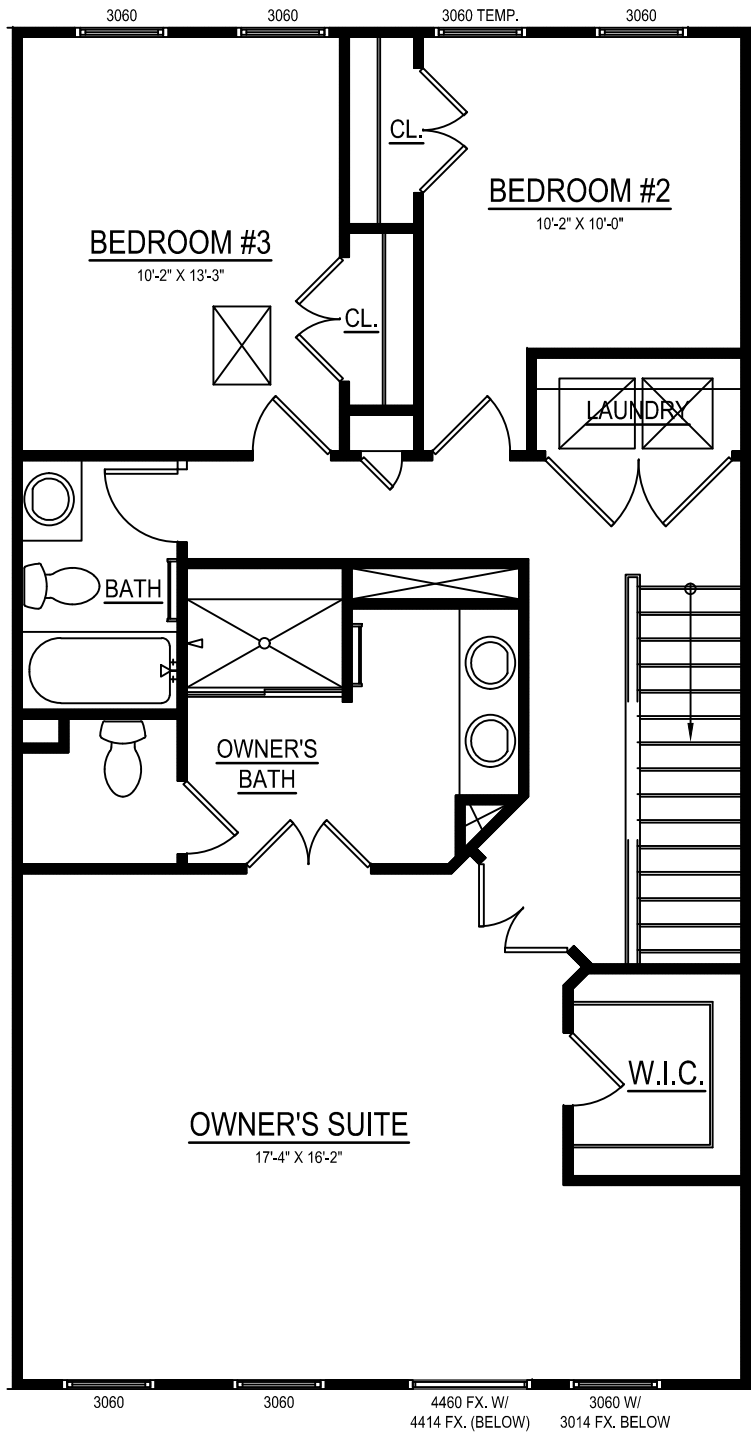

**The Vista at South Lake | \$618,882**

717 Fairmont Drive, Bowie, MD 20716 | Homesite 29C  
3,112 Sq. Ft. | 3 Beds | 3 Baths | Availability: 12/2023

- 2-Car Rear-Load Garage with Standard Mud Room
- Covered Front Entry and Unique Exterior Elevation composed of Brick and Siding
- Modern Black Frame Windows
- Entry-Level Recreation Room and Powder Room
- Open Concept First-Floor including a Gourmet Kitchen, Dining Room, Family Room
- Rear Covered Terrace off the Family Room with Sliding Glass Doors
- Luxurious Primary Suite with Walk-In-Closet and Ensuite Bathroom
- Two Spacious Secondary Bedrooms on 2nd Floor

TERRACE

6068 SGD.

6068 SGD.

FAMILY ROOM  
23'-0" X 15'-9"

KITCHEN  
19'-5" X 14'-8"

DINING  
17'-5" X 11'-2"

PWDR.  
RM.

3060

3060

4460 FX. W/  
4414 FX. (BELOW)

3060 W/  
3014 FX. BELOW

Owner's Bath

Secondary Baths

Laundry Room

Bedroom and Rec Room Carpet

Bedroom and Rec Room Carpet