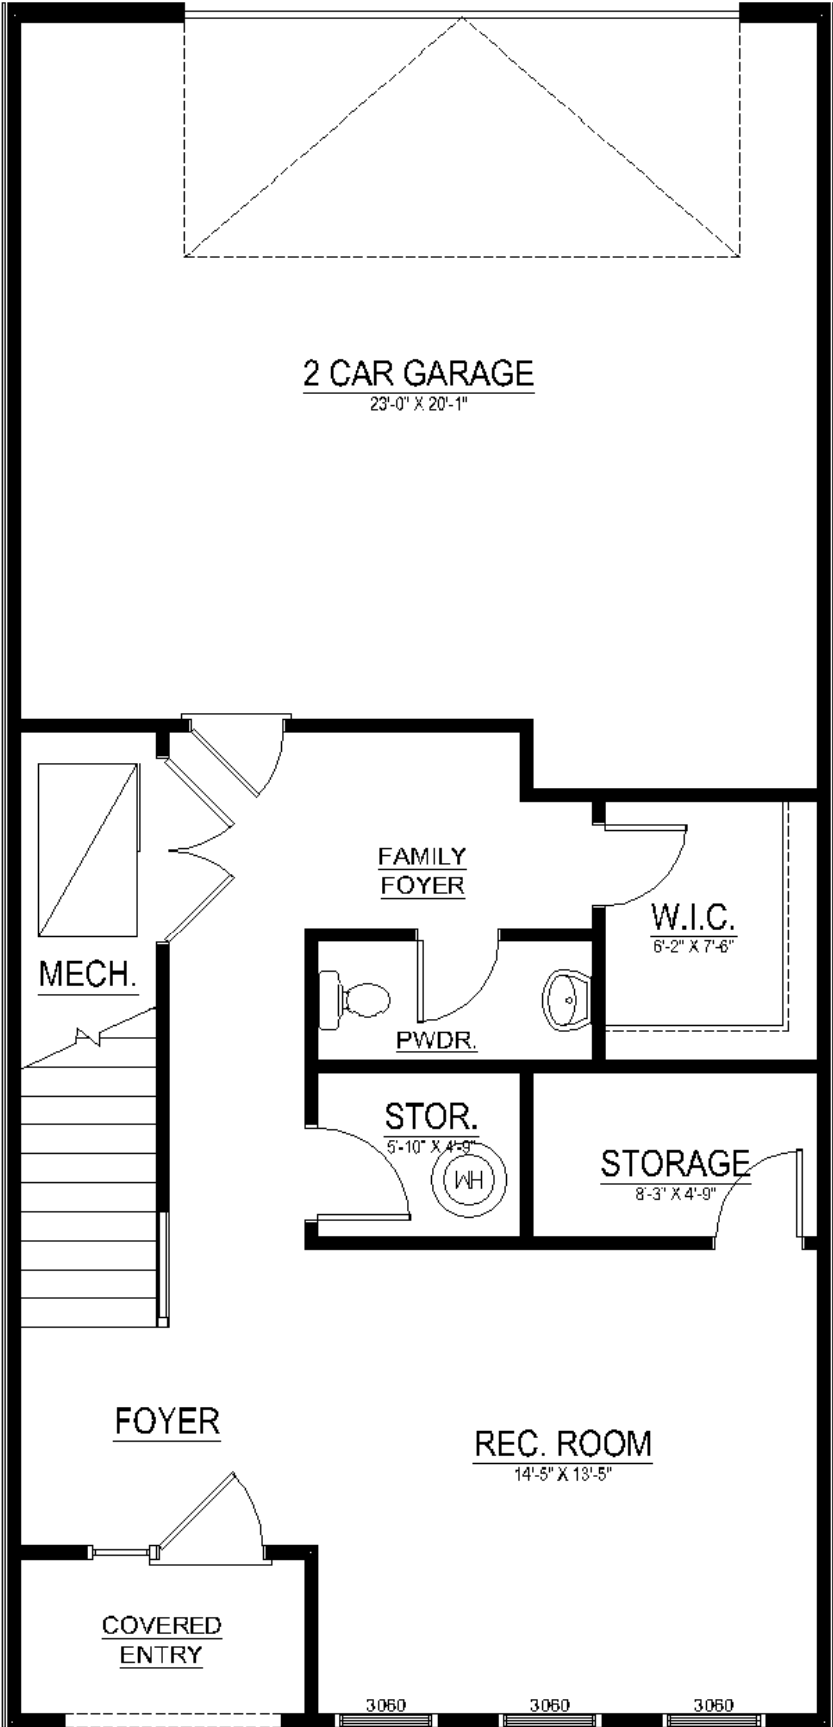

Chelsea | \$661,997

17539 LAKE MELFORD AVENUE, Bowie, MD 20716 | Homesite 3C

2,879 Sq. Ft. | 3 Beds | 3 Baths | Availability: 06/2023

- 24' Wide Townhome with 2-Car Rear Garage
- Large Entry Level Rec Room
- Open-Concept Kitchen Level with Family Room, and Dining Area
- Rear Covered Terrace off Family Room
- Luxurious Owner's Suite with Upgraded Grand Shower
- Two Secondary Bedrooms with Walk-In-Closets and Walk-In Laundry Room

4020 FX

3-3060

16" SEAT

OWNER'S BATH

OWNER'S SUITE
15'-8" X 14'-4"

(5) SHLV'S

W.I.C.

LIN.

(5) SHLV'S

W.I.C.

LAUNDRY
8'-9" X 5'-5"

12" SHELF

HALL

BATH

W.I.C.

(5) SHLV'S

W.I.C.

BEDROOM #2
11'-4" X 14'-6"

BEDROOM #3
11'-4" X 11'-0"

3060

3060

3060

3060

3060