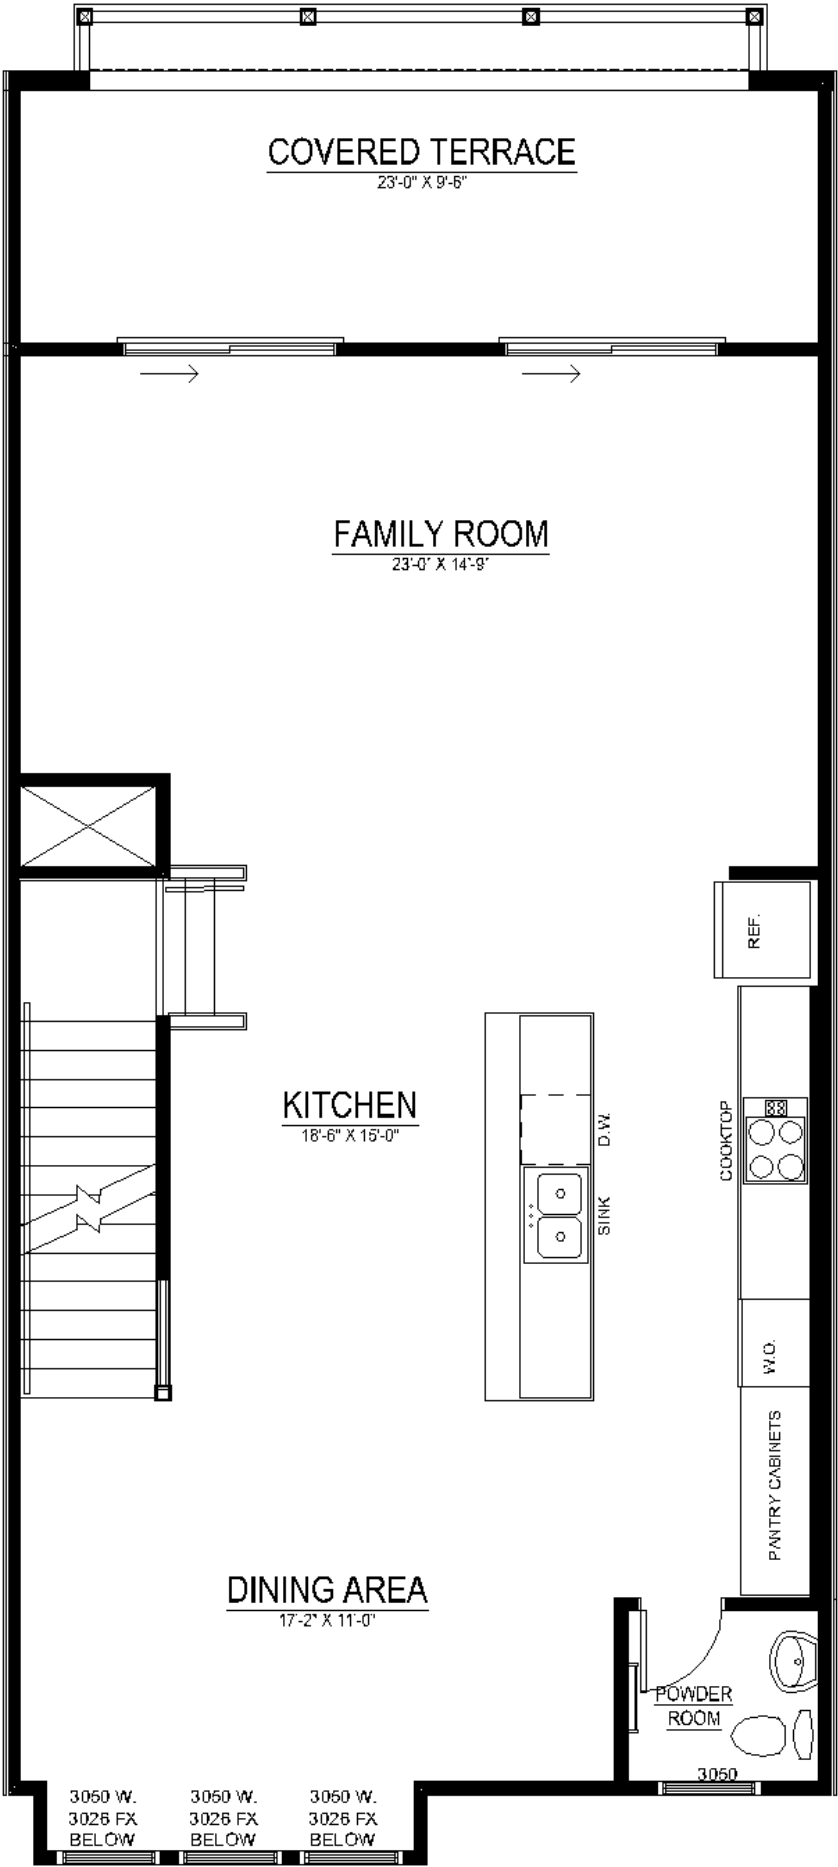

Chelsea | \$661,997

17539 LAKE MELFORD AVENUE, Bowie, MD 20716 | Homesite 3C

2,879 Sq. Ft. | 3 Beds | 3 Baths | Availability: 06/2023

- 24' Wide Townhome with 2-Car Rear Garage
- Large Entry Level Rec Room
- Open-Concept Kitchen Level with Family Room, and Dining Area
- Rear Covered Terrace off Family Room
- Luxurious Owner's Suite with Upgraded Grand Shower
- Two Secondary Bedrooms with Walk-In-Closets and Walk-In Laundry Room

4020 FX

3-3060

16" SEAT

OWNER'S BATH

OWNER'S SUITE
15'-8" X 14'-4"

(5) SHLV'S

W.I.C.

LIN.

(5) SHLV'S

W.I.C.

LAUNDRY
8'-9" X 5'-5"

12" SHELF

HALL

BATH

W.I.C.

(5) SHLV'S

W.I.C.

BEDROOM #2
11'-4" X 14'-6"

BEDROOM #3
11'-4" X 11'-0"

3060

3060

3060

3060

3060