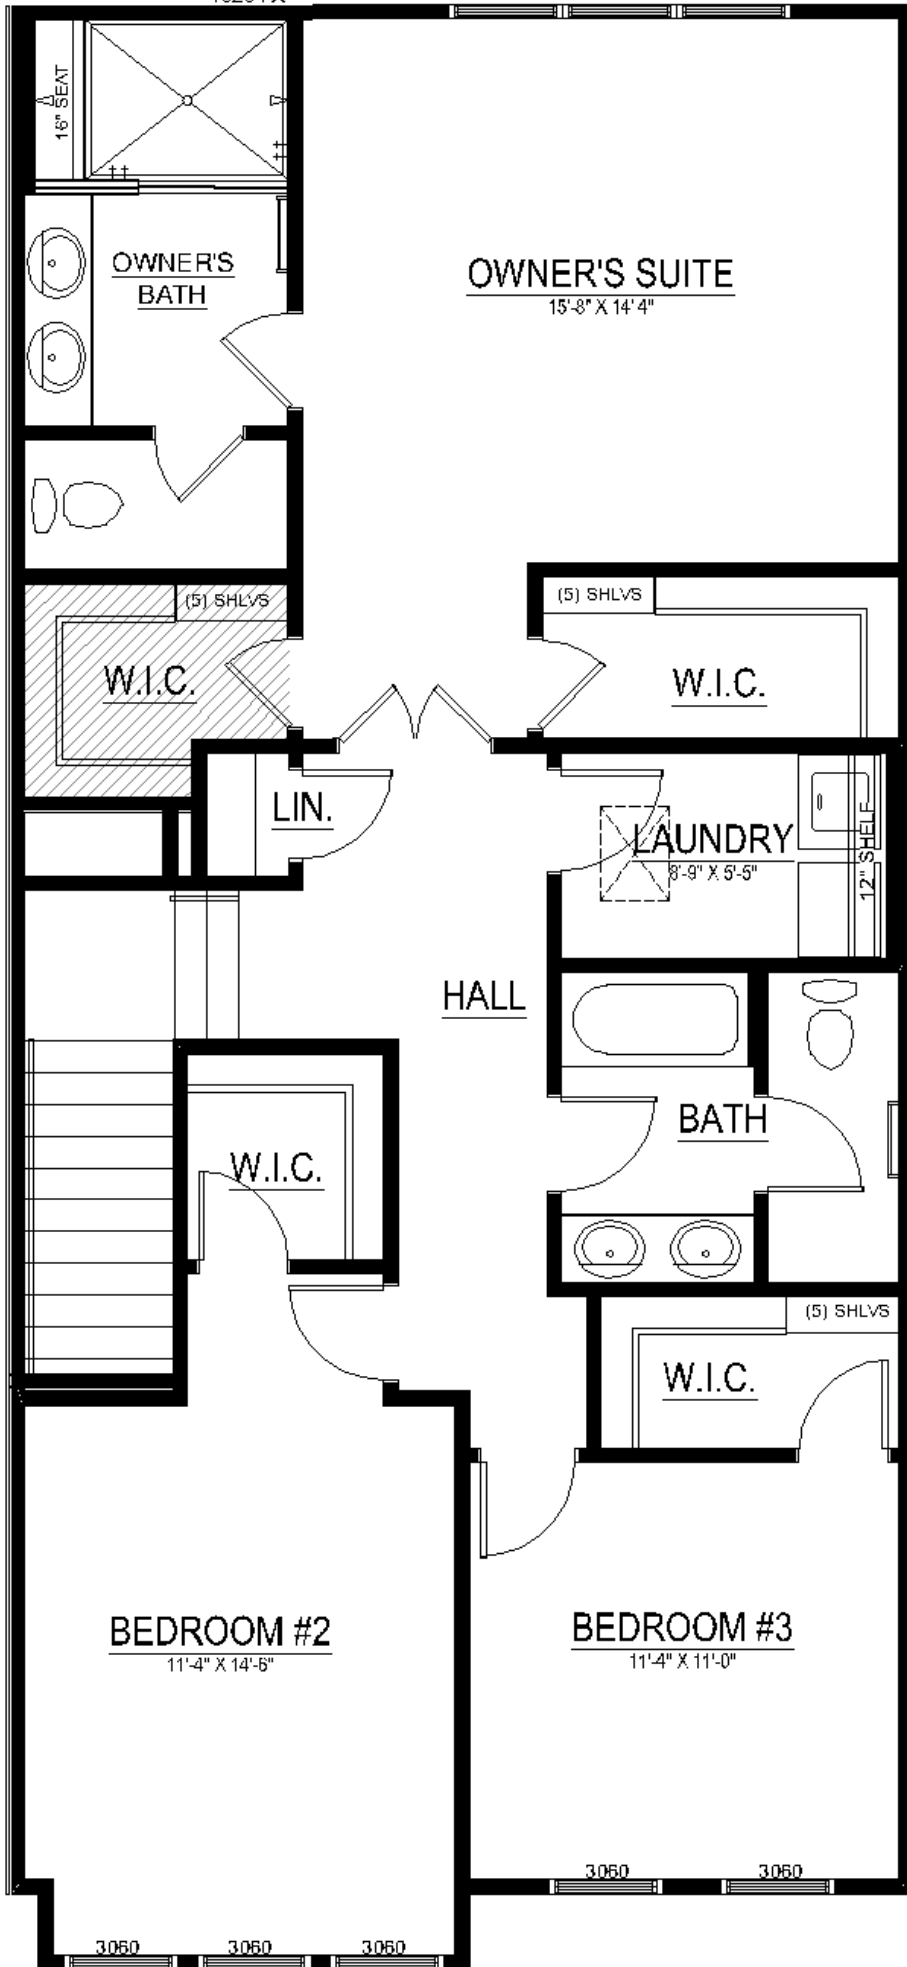

Chelsea | \$661,997

17539 LAKE MELFORD AVENUE, Bowie, MD 20716 | Homesite 3C

2,879 Sq. Ft. | 3 Beds | 3 Baths | Availability: 06/2023

- 24' Wide Townhome with 2-Car Rear Garage
- Large Entry Level Rec Room
- Open-Concept Kitchen Level with Family Room, and Dining Area
- Rear Covered Terrace off Family Room
- Luxurious Owner's Suite with Upgraded Grand Shower
- Two Secondary Bedrooms with Walk-In-Closets and Walk-In Laundry Room

4020 FX

3-3060

16" SEAT

OWNER'S BATH

OWNER'S SUITE
15'-8" X 14'-4"

(5) SHLV'S

W.I.C.

LIN.

(5) SHLV'S

W.I.C.

LAUNDRY
8'-9" X 5'-5"

12" SHELF

HALL

BATH

W.I.C.

(5) SHLV'S

W.I.C.

BEDROOM #2
11'-4" X 14'-6"

BEDROOM #3
11'-4" X 11'-0"

3060

3060

3060

3060

3060