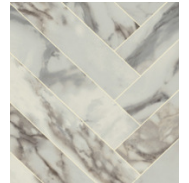

Laundry Room