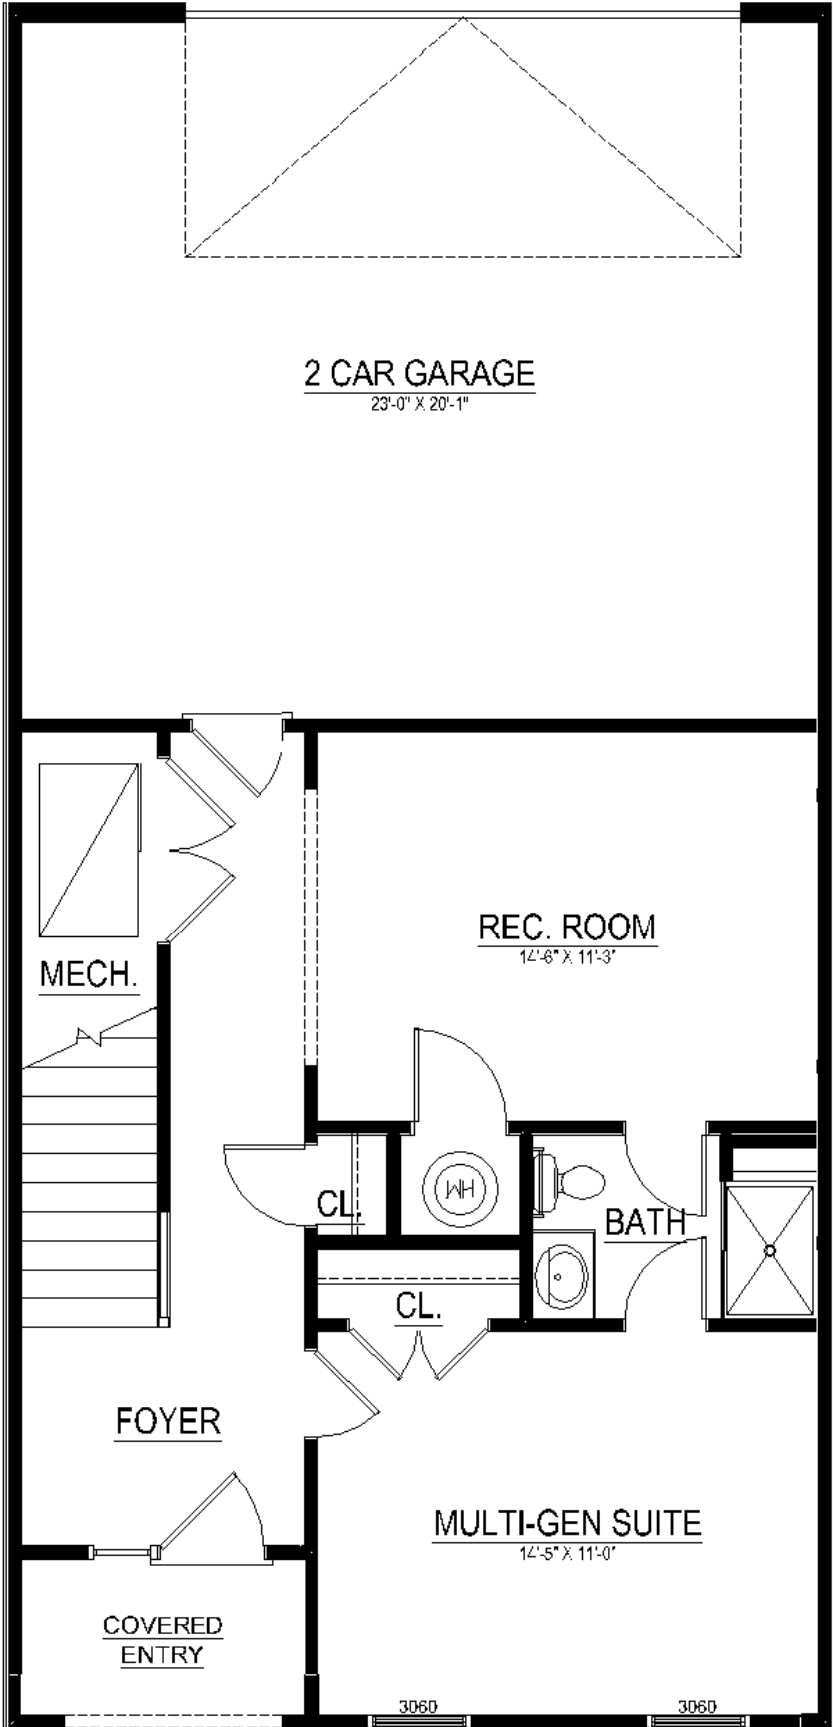

**Chelsea | \$694,085**

**17541 LAKE MELFORD AVENUE, Bowie, MD 20716 | Homesite 4C**

**2,874 Sq. Ft. | 4 Beds | 3.5 Baths | Availability: 06/2023**

- 24' Wide Townhome with 2-Car Rear Garage
- Entry Level Multi-Gen Suite with Full Bath and Rec Room
- Open-Concept Kitchen Level with Family Room, Dining Area, and Upgraded Kitchen Island Extension
- Upgraded Sliding Glass Doors off Family Room Leading to Rear Covered Terrace
- Luxurious Owner's Suite with Upgraded Grand Shower
- Two Secondary Bedrooms with Walk-In-Closets and Walk-In Laundry Room

2 CAR GARAGE  
23'-0" X 20'-1"

REC. ROOM  
12'-6" X 11'-3"

MECH.

CL.

WH

BATH

CL.

FOYER

MULTI-GEN SUITE  
12'-5" X 11'-0"

COVERED ENTRY

3060

3060

2650 W.	2650 W.	2650 W.	2650 W.
2626 FX	2626 FX	2626 FX	2626 FX
BELOW	BELOW	BELOW	BELOW

**Mid-Atlantic Builders™** Lot 4C Spec

SONOMA

Island