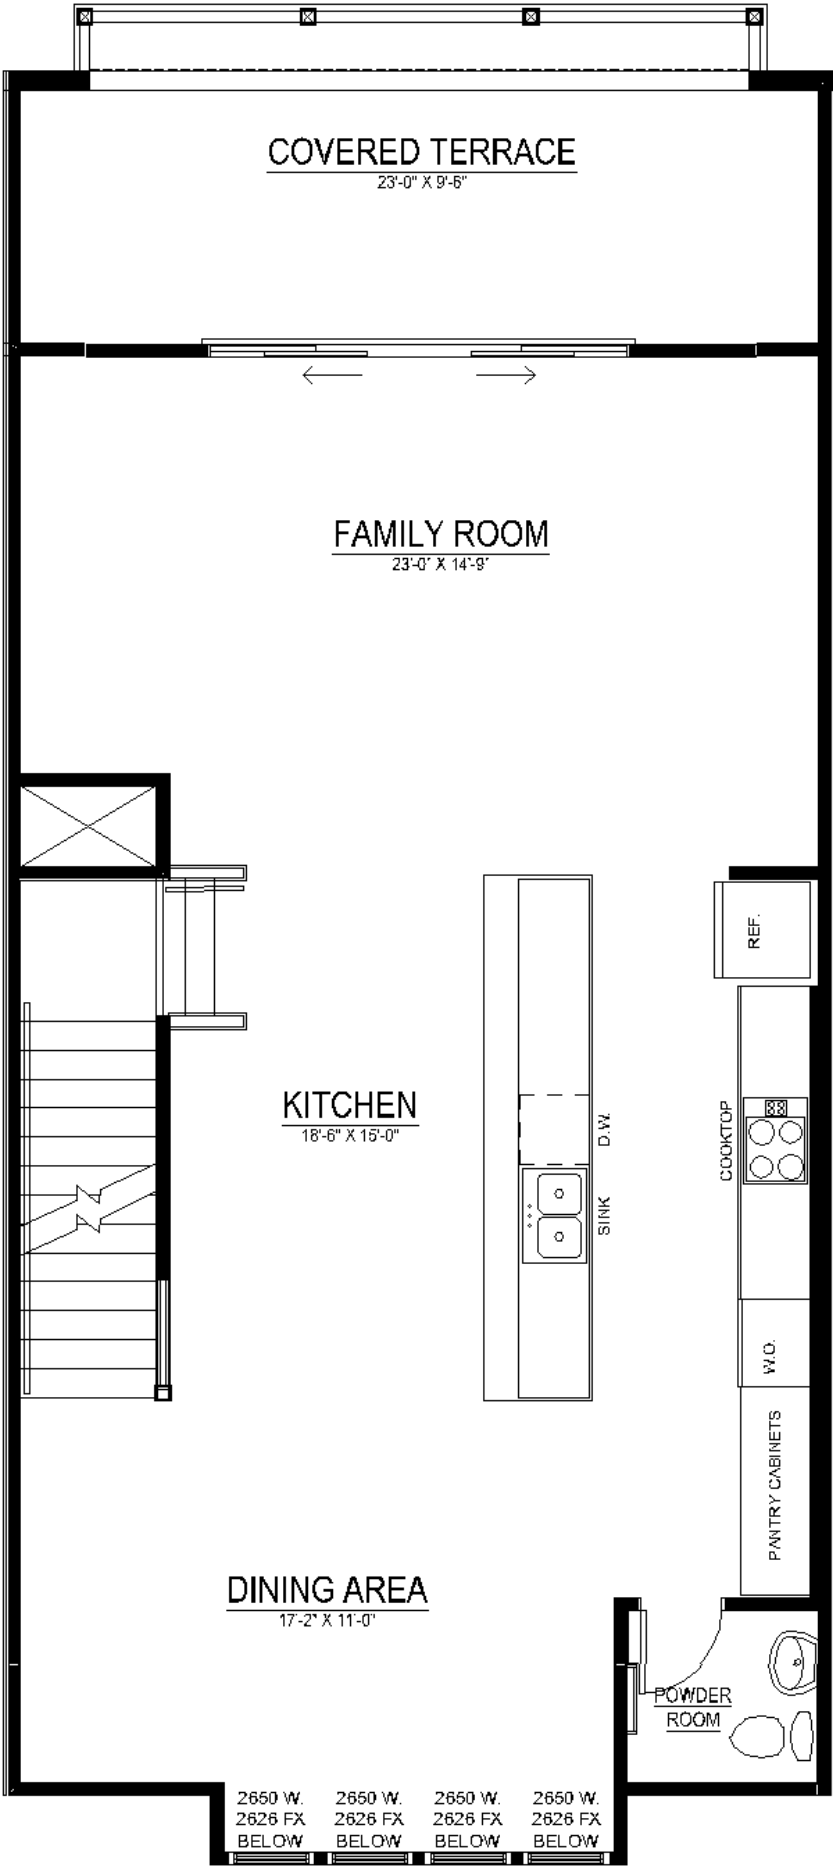

**Chelsea | \$694,085**

**17541 LAKE MELFORD AVENUE, Bowie, MD 20716 | Homesite 4C**

**2,874 Sq. Ft. | 4 Beds | 3.5 Baths | Availability: 06/2023**

- 24' Wide Townhome with 2-Car Rear Garage
- Entry Level Multi-Gen Suite with Full Bath and Rec Room
- Open-Concept Kitchen Level with Family Room, Dining Area, and Upgraded Kitchen Island Extension
- Upgraded Sliding Glass Doors off Family Room Leading to Rear Covered Terrace
- Luxurious Owner's Suite with Upgraded Grand Shower
- Two Secondary Bedrooms with Walk-In-Closets and Walk-In Laundry Room

2 CAR GARAGE  
23'-0" X 20'-1"

REC. ROOM  
12'-6" X 11'-3"

MECH.

CL.

WH

BATH

CL.

FOYER

MULTI-GEN SUITE  
12'-5" X 11'-0"

COVERED ENTRY

3060

3060

2650 W.	2650 W.	2650 W.	2650 W.
2626 FX	2626 FX	2626 FX	2626 FX
BELOW	BELOW	BELOW	BELOW

**Mid-Atlantic Builders™** Lot 4C Spec

SONOMA

Island