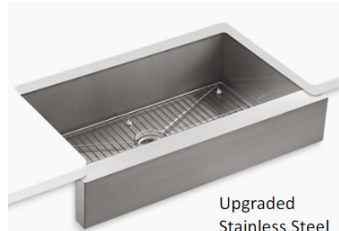

Align™ Brushed Gold

Upgraded  
Stainless Steel

Foyer, Powder room, Main Level

Owner's Bath

TAHOE

Secondary Baths

TAHOE

Samsung Wall Mount Range Hood  
SNK30R5000WSAA Stainless Steel