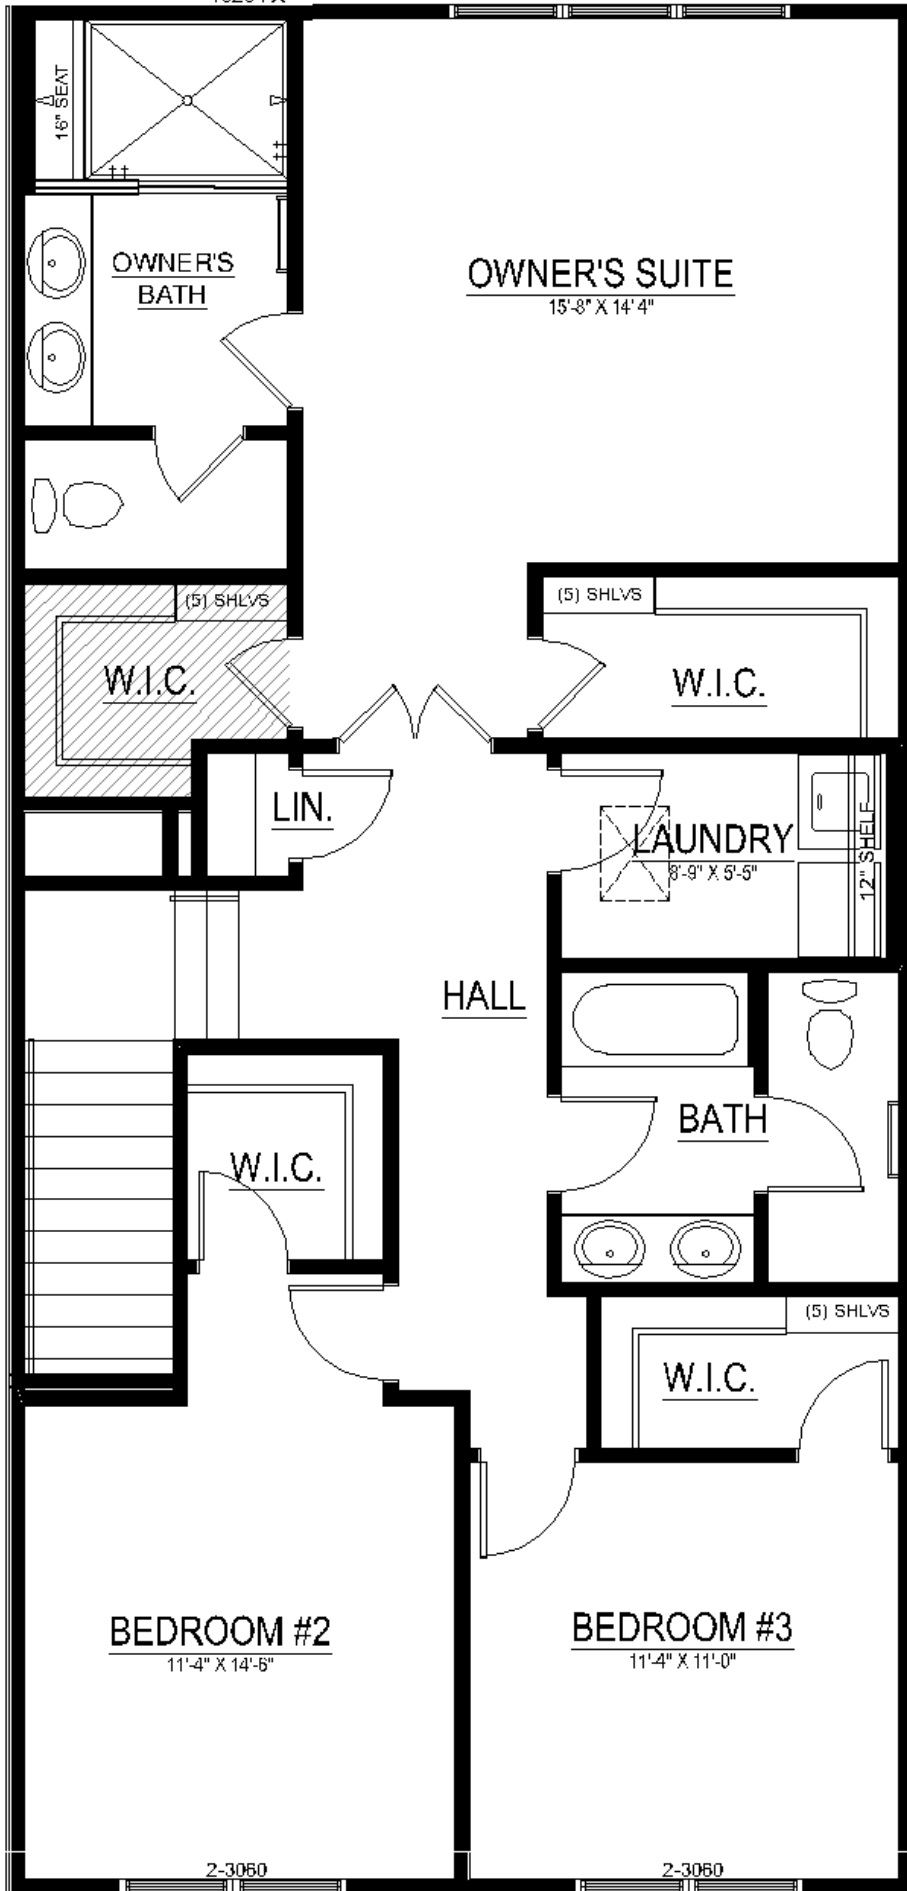

**Chelsea | \$694,085**

**17541 LAKE MELFORD AVENUE, Bowie, MD 20716 | Homesite 4C**

**2,874 Sq. Ft. | 4 Beds | 3.5 Baths | Availability: 06/2023**

- 24' Wide Townhome with 2-Car Rear Garage
- Entry Level Multi-Gen Suite with Full Bath and Rec Room
- Open-Concept Kitchen Level with Family Room, Dining Area, and Upgraded Kitchen Island Extension
- Upgraded Sliding Glass Doors off Family Room Leading to Rear Covered Terrace
- Luxurious Owner's Suite with Upgraded Grand Shower
- Two Secondary Bedrooms with Walk-In-Closets and Walk-In Laundry Room

2 CAR GARAGE  
23'-0" X 20'-1"

REC. ROOM  
12'-6" X 11'-3"

MECH.

CL.

WH

BATH

CL.

FOYER

MULTI-GEN SUITE  
12'-5" X 11'-0"

COVERED ENTRY

3060

3060

2650 W.	2650 W.	2650 W.	2650 W.
2626 FX	2626 FX	2626 FX	2626 FX
BELOW	BELOW	BELOW	BELOW

**Mid-Atlantic Builders™** Lot 4C Spec

SONOMA

Island

Align™ Brushed Gold

Upgraded  
Stainless Steel

Foyer, Powder room, Main Level

Owner's Bath

TAHOE

Secondary Baths

TAHOE

Samsung Wall Mount Range Hood  
SNK30R5000WSAA Stainless Steel