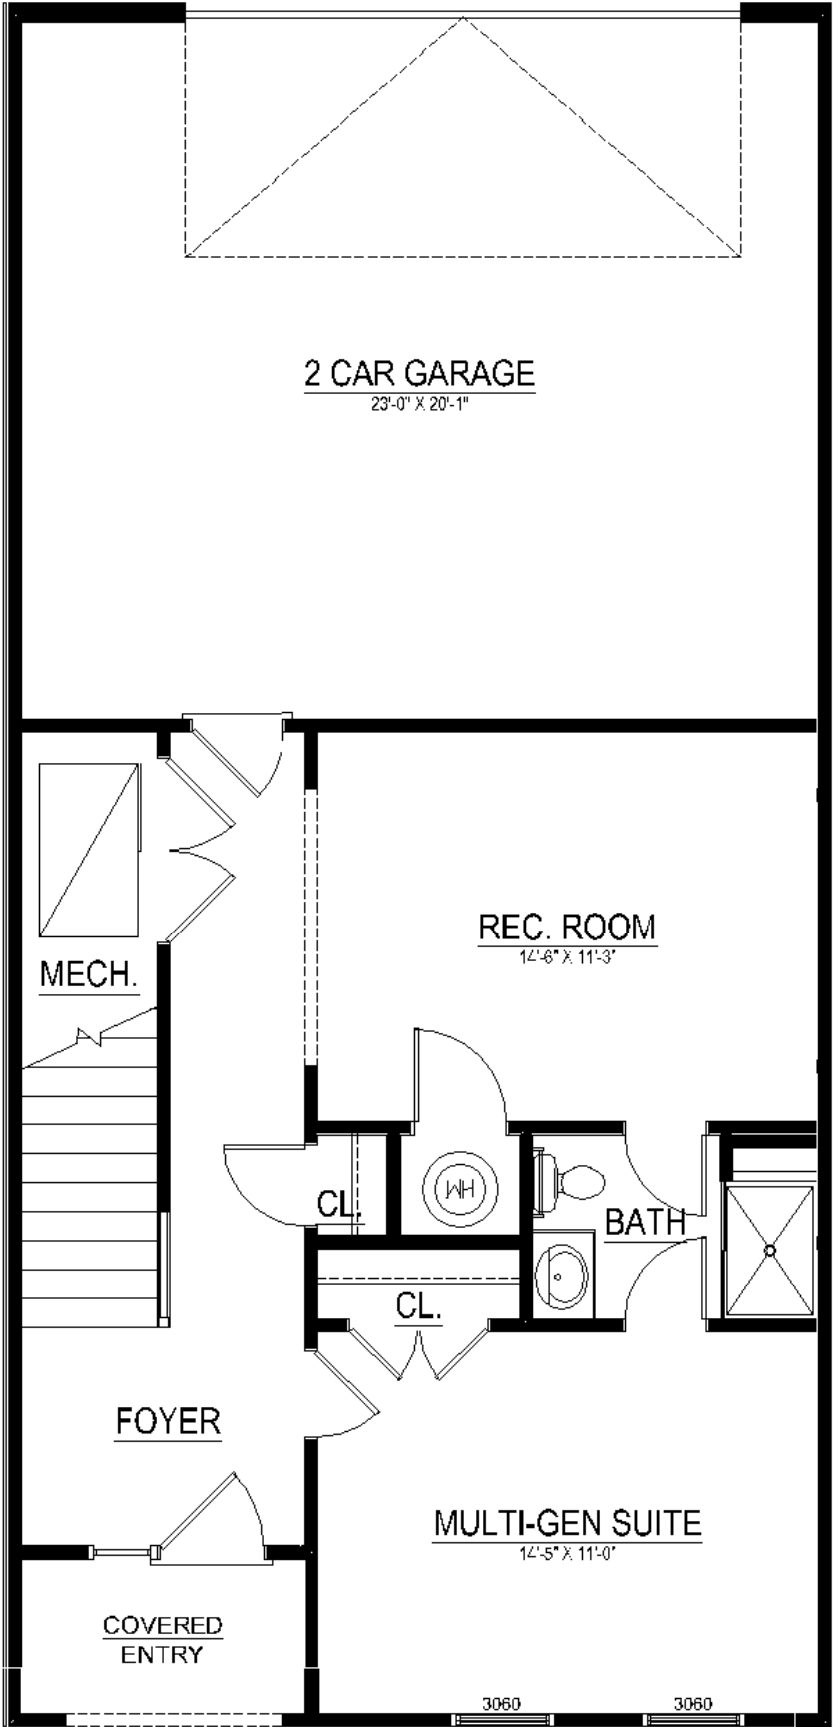

Chelsea | \$683,229

17537 LAKE MELFORD AVENUE, Bowie, MD 20716 | Homesite 2C

2,850 Sq. Ft. | 4 Beds | 3.5 Baths | Availability: 06/2023

- 24' Wide Townhome with 2-Car Rear Garage
- Entry Level Multi-Gen Suite with Full Bath and Rec Room
- Open-Concept Kitchen Level with Family Room, Dining Area, and Upgraded Kitchen Island Extension
- Upgraded Sliding Glass Doors off Family Room Leading to Rear Covered Terrace
- Luxurious Owner's Suite with Upgraded Grand Shower
- Two Secondary Bedrooms with Walk-In-Closets and Walk-In Laundry Room

2 CAR GARAGE
23'-0" X 20'-1"

REC. ROOM
12'-6" X 11'-3"

MECH.

CL.

WH

BATH

CL.

FOYER

MULTI-GEN SUITE
12'-5" X 11'-0"

COVERED ENTRY

3060

3060

4020 FX

3-3060

2-3060

3060