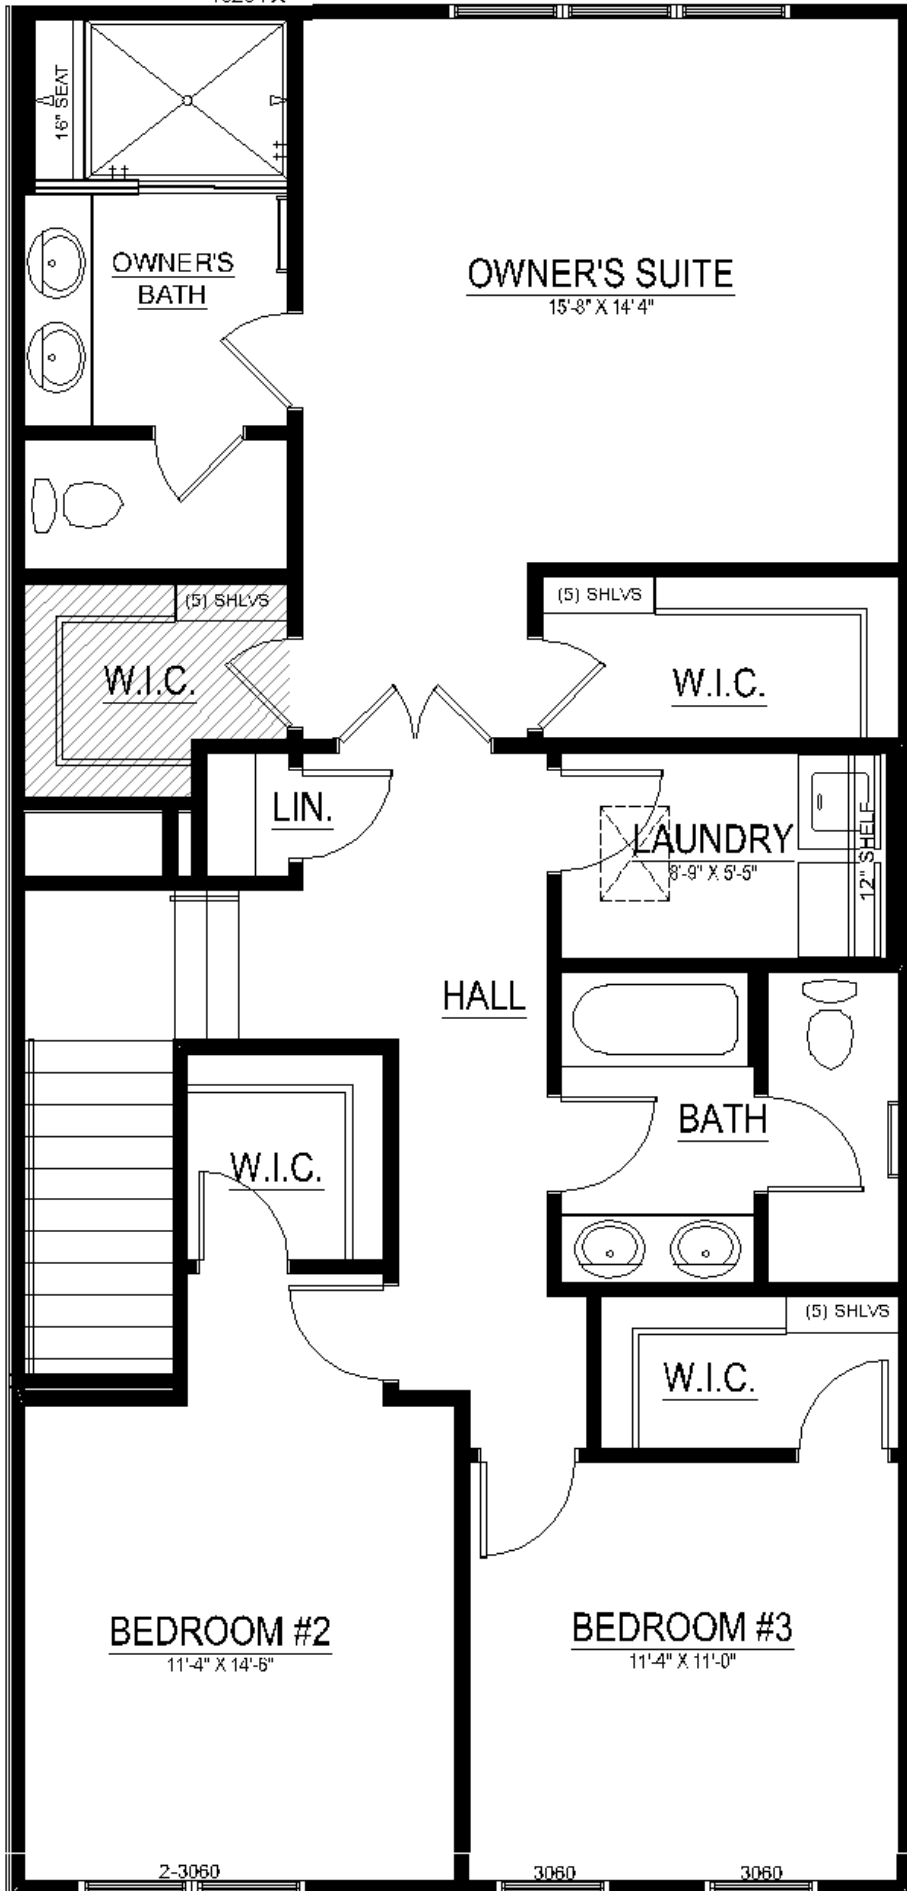

Chelsea | \$683,229

17537 LAKE MELFORD AVENUE, Bowie, MD 20716 | Homesite 2C

2,850 Sq. Ft. | 4 Beds | 3.5 Baths | Availability: 06/2023

- 24' Wide Townhome with 2-Car Rear Garage
- Entry Level Multi-Gen Suite with Full Bath and Rec Room
- Open-Concept Kitchen Level with Family Room, Dining Area, and Upgraded Kitchen Island Extension
- Upgraded Sliding Glass Doors off Family Room Leading to Rear Covered Terrace
- Luxurious Owner's Suite with Upgraded Grand Shower
- Two Secondary Bedrooms with Walk-In-Closets and Walk-In Laundry Room

2 CAR GARAGE
23'-0" X 20'-1"

REC. ROOM
12'-6" X 11'-3"

MECH.

CL.

WH

BATH

CL.

FOYER

MULTI-GEN SUITE
12'-5" X 11'-0"

COVERED ENTRY

3060

3060

4020 FX

3-3060

2-3060

3060

3060

Mid-Atlantic Builders™ Lot 2C Spec

Island

Owner's Bath

Secondary Baths

Foyer, Powder room, Main Level

Whirlpool Built-In Dishwasher
WWDT730PAHZ Fingerprint Resistant SS

Whirlpool Double Electric Wall Oven
WVOD51EC0HS Stainless Steel