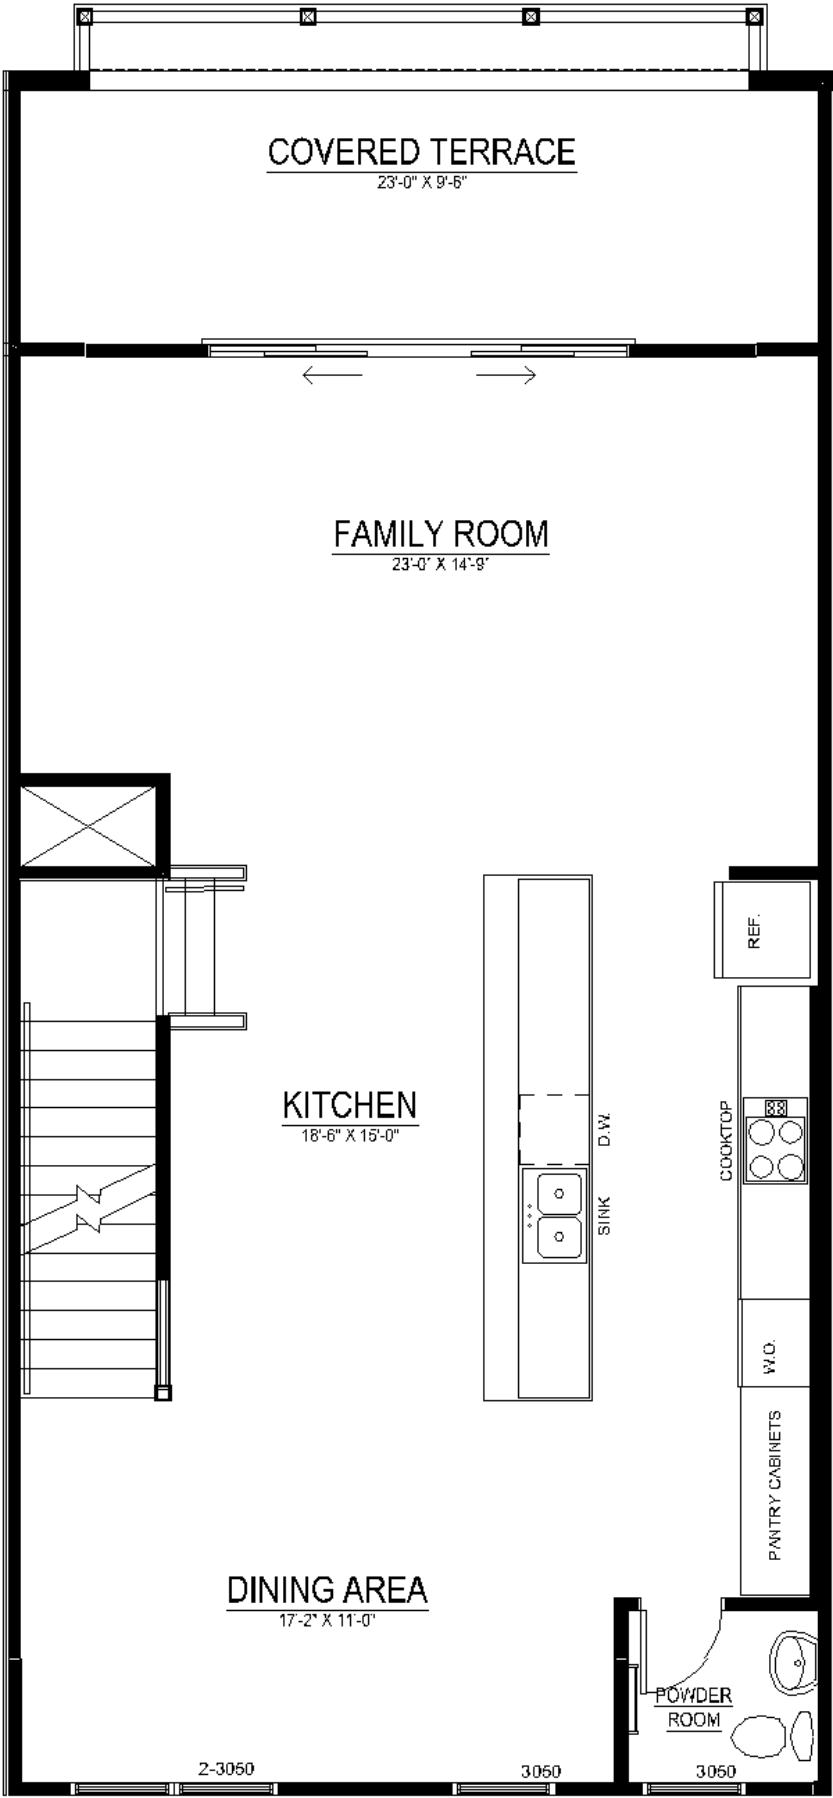

Chelsea | \$683,229

17537 LAKE MELFORD AVENUE, Bowie, MD 20716 | Homesite 2C

2,850 Sq. Ft. | 4 Beds | 3.5 Baths | Availability: 06/2023

- 24' Wide Townhome with 2-Car Rear Garage
- Entry Level Multi-Gen Suite with Full Bath and Rec Room
- Open-Concept Kitchen Level with Family Room, Dining Area, and Upgraded Kitchen Island Extension
- Upgraded Sliding Glass Doors off Family Room Leading to Rear Covered Terrace
- Luxurious Owner's Suite with Upgraded Grand Shower
- Two Secondary Bedrooms with Walk-In-Closets and Walk-In Laundry Room

2 CAR GARAGE
23'-0" X 20'-1"

REC. ROOM
12'-6" X 11'-3"

MECH.

CL.

WH

BATH

CL.

FOYER

MULTI-GEN SUITE
12'-5" X 11'-0"

COVERED ENTRY

3060

3060

4020 FX

3-3060

2-3060

3060