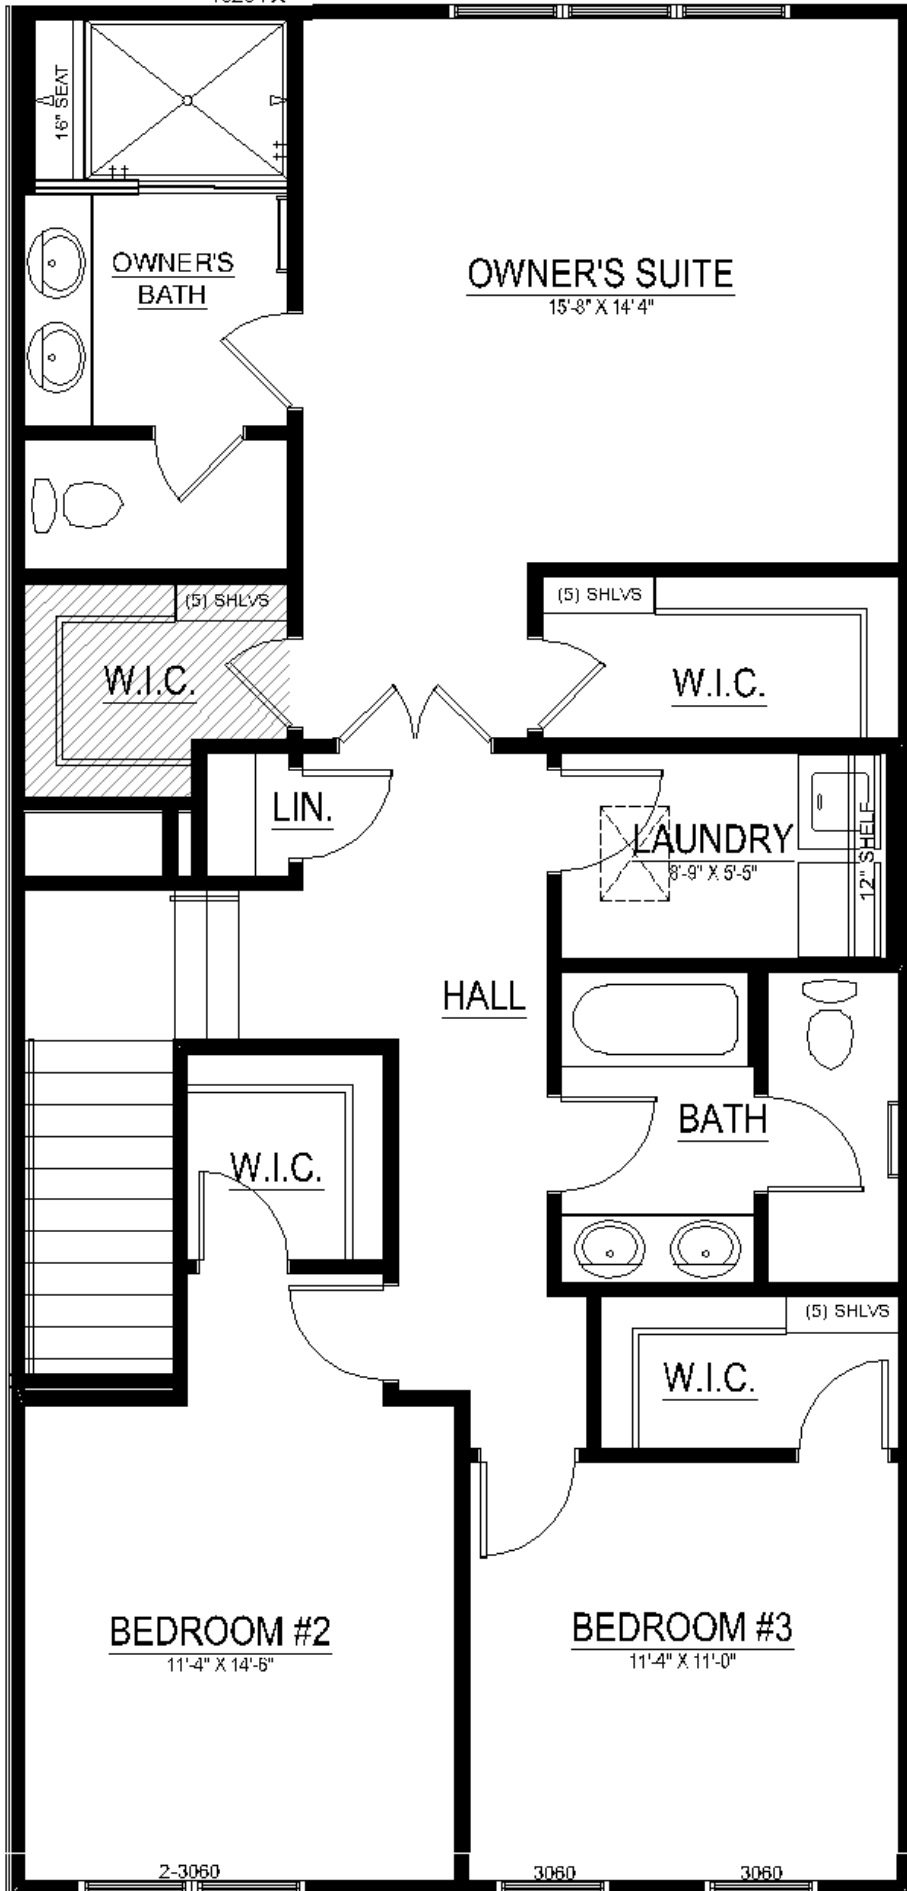

Chelsea | \$694,016

5126 CURIE DRIVE, Bowie, MD 20716 | Homesite 25C

2,833 Sq. Ft. | 4 Beds | 3.5 Baths | Availability: 06/2023

- 24' Wide Townhome with 2-Car Rear Garage
- Entry Level Multi-Gen Suite with Full Bath and Rec Room
- Open-Concept Kitchen Level with Family Room, Dining Area, and Upgraded Kitchen Island Extension
- Upgraded Sliding Glass Doors off Family Room Leading to Rear Covered Terrace
- Luxurious Owner's Suite with Upgraded Grand Shower
- Two Secondary Bedrooms with Walk-In-Closets and Walk-In Laundry Room

2 CAR GARAGE
23'-0" X 20'-1"

REC. ROOM
14'-6" X 11'-3"

MECH.

CL.

WH

BATH

CL.

FOYER

MULTI-GEN SUITE
14'-5" X 11'-0"

COVERED ENTRY

3060

3060

Mid-Atlantic Builders Lot 25C Spec

TAHOE

Secondary Baths

TAHOE