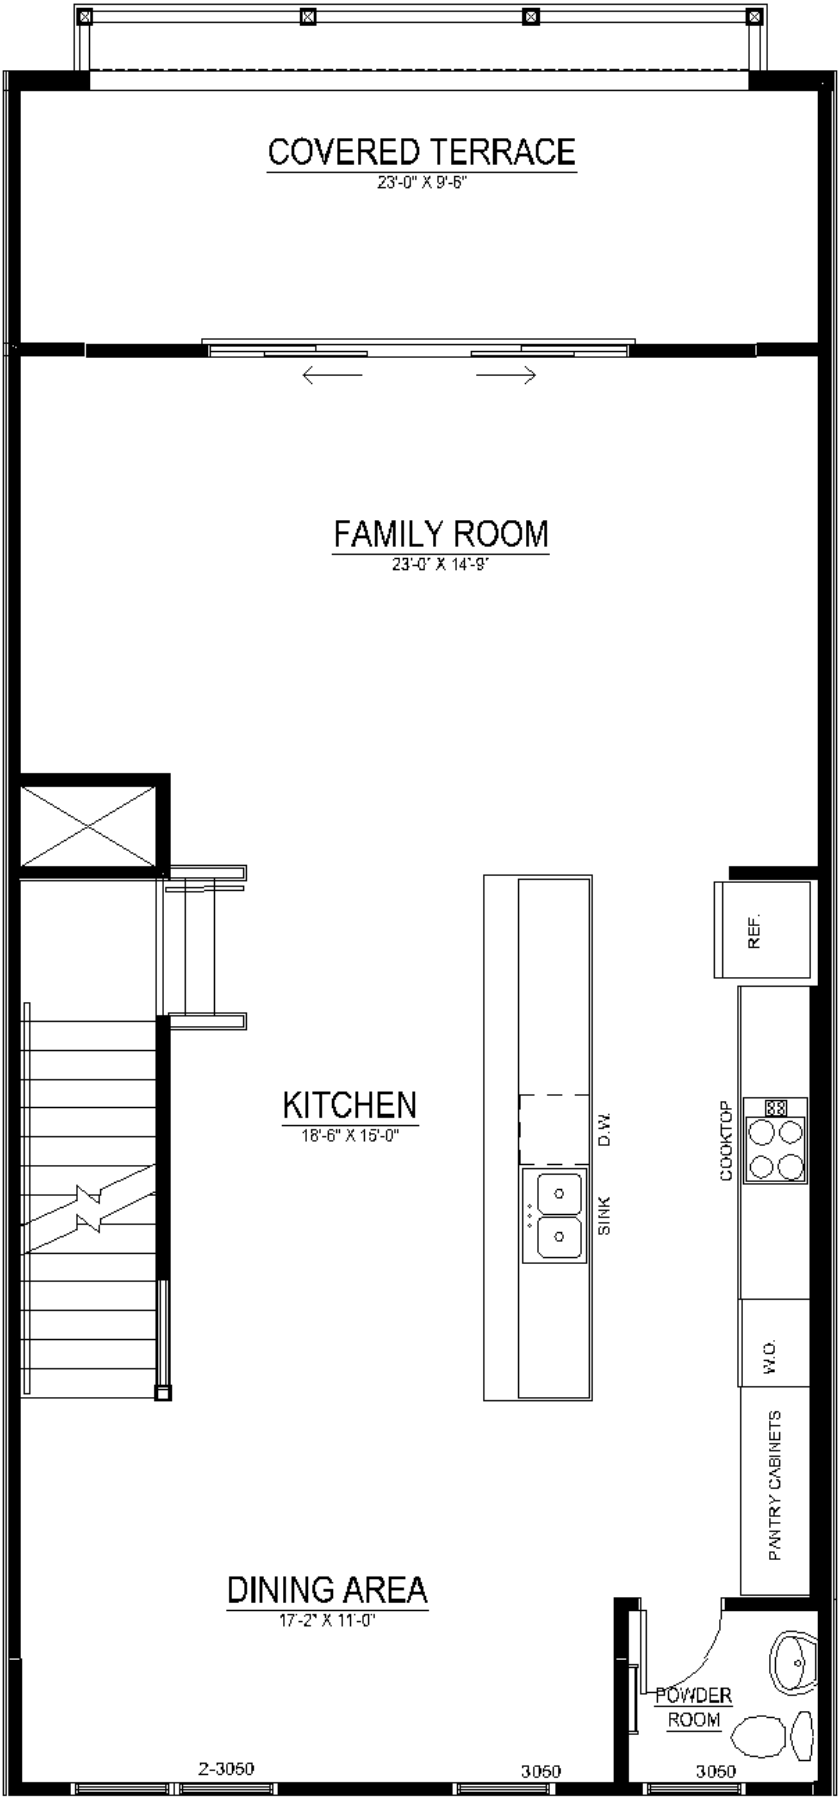

Chelsea | \$694,016

5126 CURIE DRIVE, Bowie, MD 20716 | Homesite 25C

2,833 Sq. Ft. | 4 Beds | 3.5 Baths | Availability: 06/2023

- 24' Wide Townhome with 2-Car Rear Garage
- Entry Level Multi-Gen Suite with Full Bath and Rec Room
- Open-Concept Kitchen Level with Family Room, Dining Area, and Upgraded Kitchen Island Extension
- Upgraded Sliding Glass Doors off Family Room Leading to Rear Covered Terrace
- Luxurious Owner's Suite with Upgraded Grand Shower
- Two Secondary Bedrooms with Walk-In-Closets and Walk-In Laundry Room

2 CAR GARAGE
23'-0" X 20'-1"

REC. ROOM
14'-6" X 11'-3"

MECH.

CL.

WH

BATH

CL.

FOYER

MULTI-GEN SUITE
14'-5" X 11'-0"

COVERED ENTRY

3060

3060

Mid-Atlantic Builders Lot 25C Spec

TAHOE

Secondary Baths

TAHOE