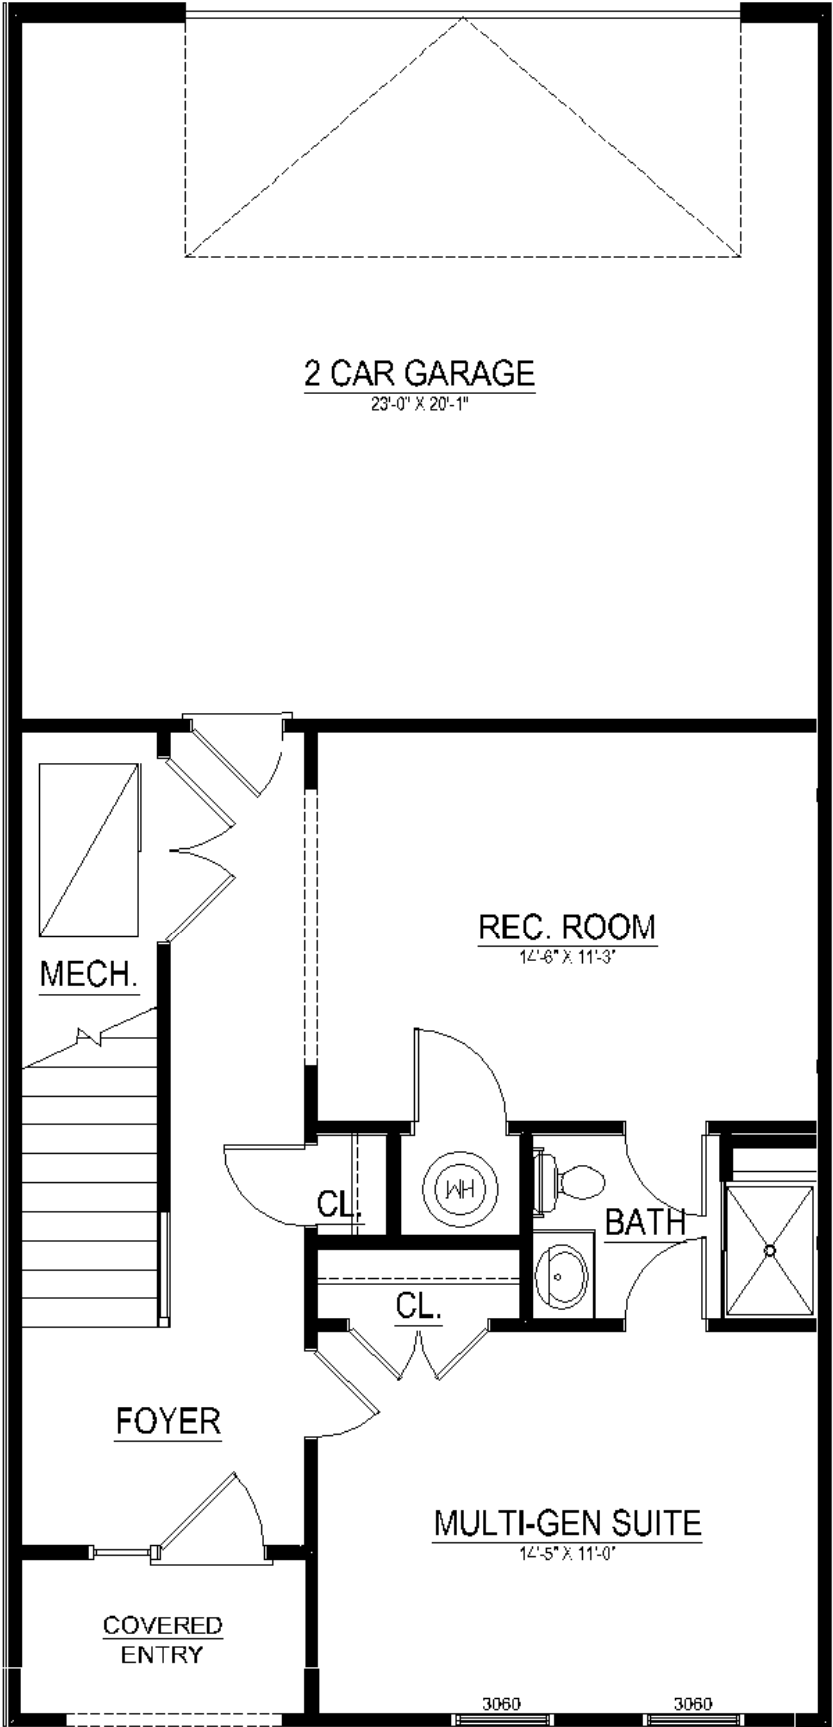

Chelsea | \$694,016

5126 CURIE DRIVE, Bowie, MD 20716 | Homesite 25C

2,833 Sq. Ft. | 4 Beds | 3.5 Baths | Availability: 06/2023

- 24' Wide Townhome with 2-Car Rear Garage
- Entry Level Multi-Gen Suite with Full Bath and Rec Room
- Open-Concept Kitchen Level with Family Room, Dining Area, and Upgraded Kitchen Island Extension
- Upgraded Sliding Glass Doors off Family Room Leading to Rear Covered Terrace
- Luxurious Owner's Suite with Upgraded Grand Shower
- Two Secondary Bedrooms with Walk-In-Closets and Walk-In Laundry Room

2 CAR GARAGE
23'-0" X 20'-1"

REC. ROOM
14'-6" X 11'-3"

MECH.

CL.

WH

BATH

CL.

FOYER