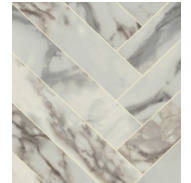

Laundry Room