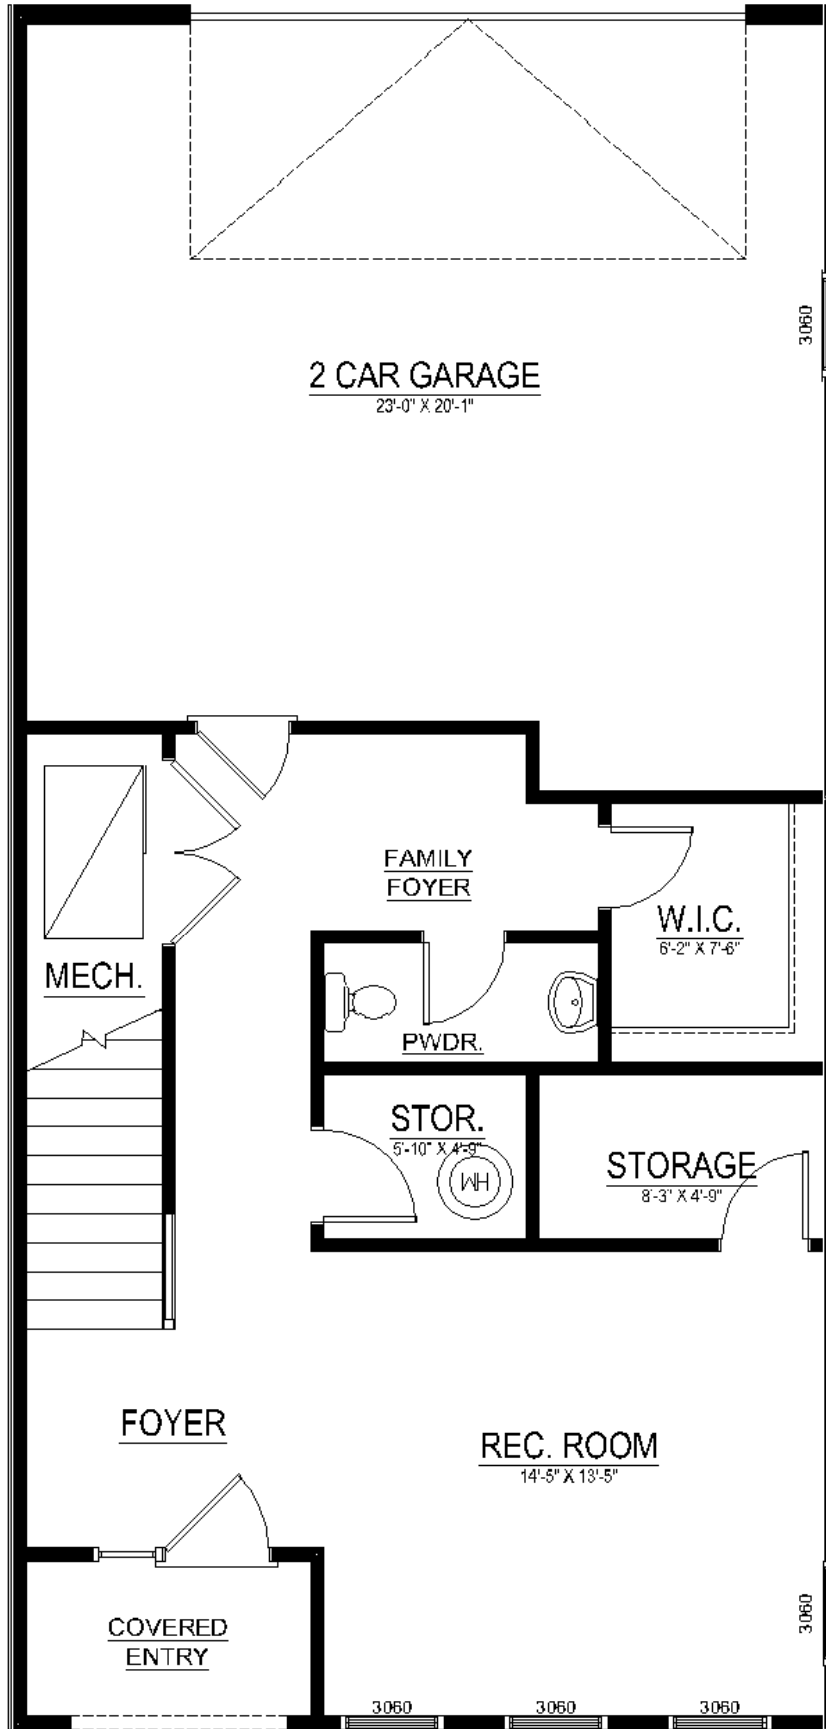

Chelsea | \$702,504

5122 CURIE DRIVE, Bowie, MD 20716 | Homesite 23C

2,879 Sq. Ft. | 3 Beds | 3 Baths | Availability: 06/2023

- 24' Wide End-Unit Townhome with 2-Car Rear Garage
- Large Entry Level Rec Room
- Open-Concept Kitchen Level with Family Room, Dining Area, and Upgraded Kitchen Island Extension
- Upgraded Sliding Glass Doors off Family Room Leading to Rear Covered Terrace
- Luxurious Owner's Suite with Upgraded Grand Shower
- Two Secondary Bedrooms with Walk-In-Closets and Walk-In Laundry Room

2 CAR GARAGE
23'-0" X 20'-1"

3060

FAMILY
FOYER

W.I.C.
6'-2" X 7'-6"

MECH.

PWDR.

STOR.
5'-10" X 4'-9"

STORAGE
8'-3" X 4'-9"

FOYER

REC. ROOM
14'-5" X 13'-5"

COVERED
ENTRY

3060

3060

3060

3060

3050 W.	3050 W.	3050 W.
3026 FX	3026 FX	3026 FX
BELOW	BELOW	BELOW