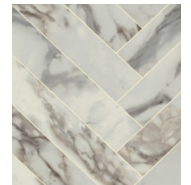

Laundry Room