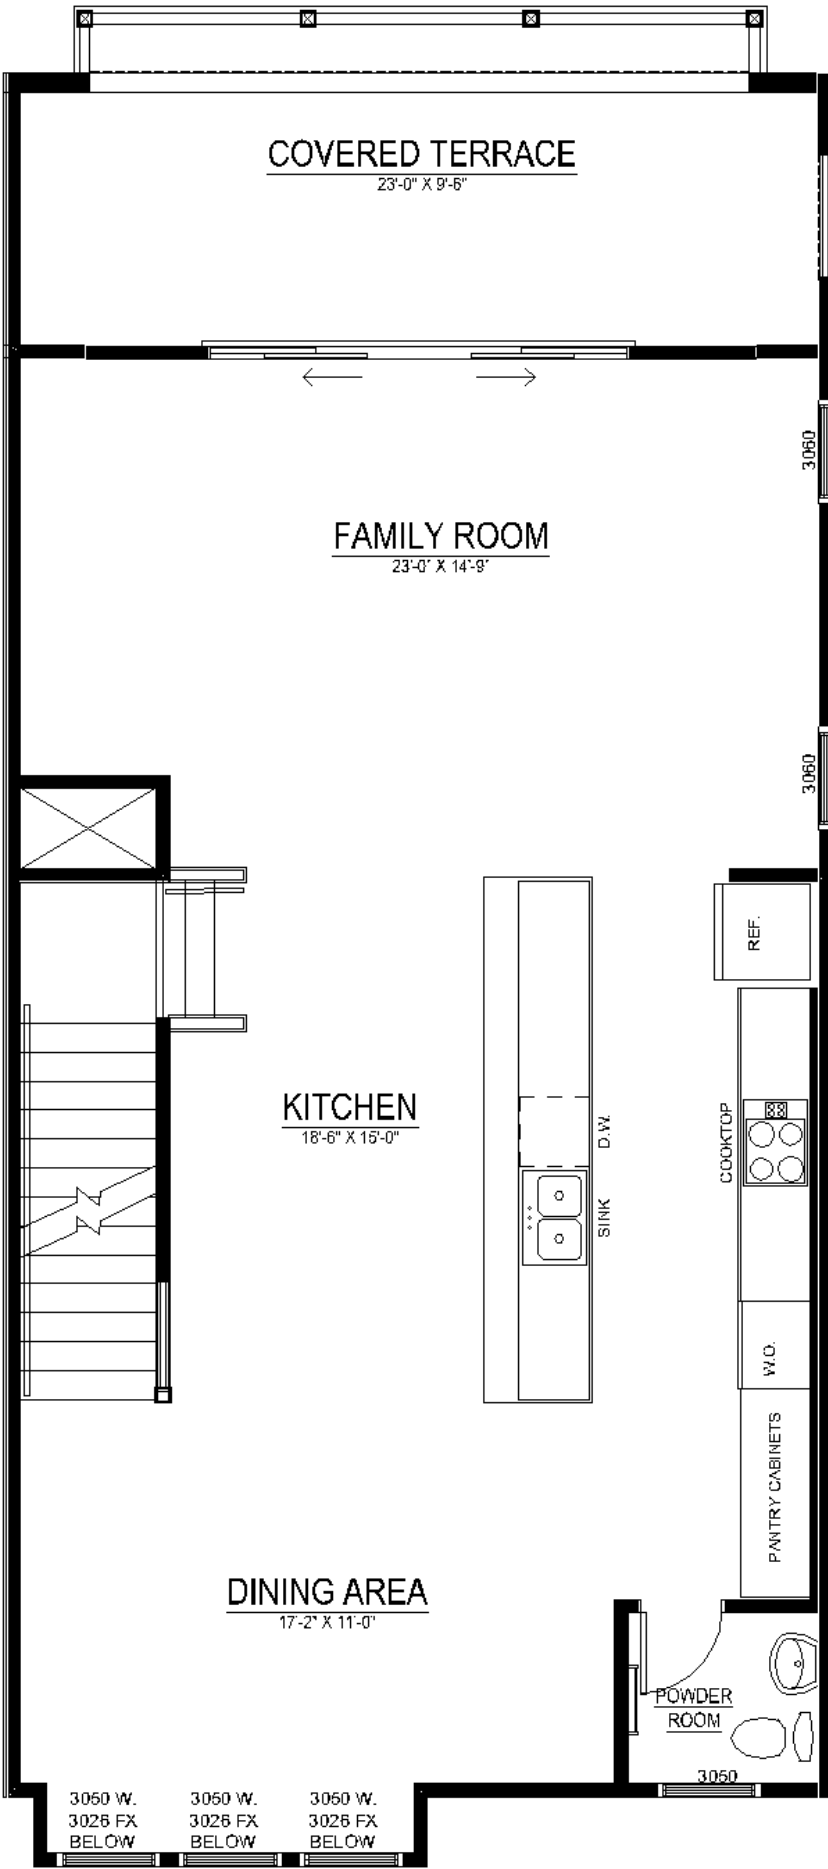

Chelsea | \$702,504

5122 CURIE DRIVE, Bowie, MD 20716 | Homesite 23C

2,879 Sq. Ft. | 3 Beds | 3 Baths | Availability: 06/2023

- 24' Wide End-Unit Townhome with 2-Car Rear Garage
- Large Entry Level Rec Room
- Open-Concept Kitchen Level with Family Room, Dining Area, and Upgraded Kitchen Island Extension
- Upgraded Sliding Glass Doors off Family Room Leading to Rear Covered Terrace
- Luxurious Owner's Suite with Upgraded Grand Shower
- Two Secondary Bedrooms with Walk-In-Closets and Walk-In Laundry Room

2 CAR GARAGE
23'-0" X 20'-1"

3060

FAMILY
FOYER

W.I.C.
6'-2" X 7'-6"

MECH.

PWDR.

STOR.
5'-10" X 4'-9"

STORAGE
8'-3" X 4'-9"

FOYER

REC. ROOM
14'-5" X 13'-5"

COVERED
ENTRY

3060

3060

3060

3060

3050 W.	3050 W.	3050 W.
3026 FX	3026 FX	3026 FX
BELOW	BELOW	BELOW

Mid-Atlantic Builders™ Lot 23C Spec

Island

Upgraded
Stainless Steel

Foyer, Powder room, Main Level

Owner's Bath

Secondary Baths

Samsung Wall Mount Range Hood
SNK30R5000WSAA Stainless Steel

Samsung Gas Cooktop
SNA30N6555TSAA Stainless Steel