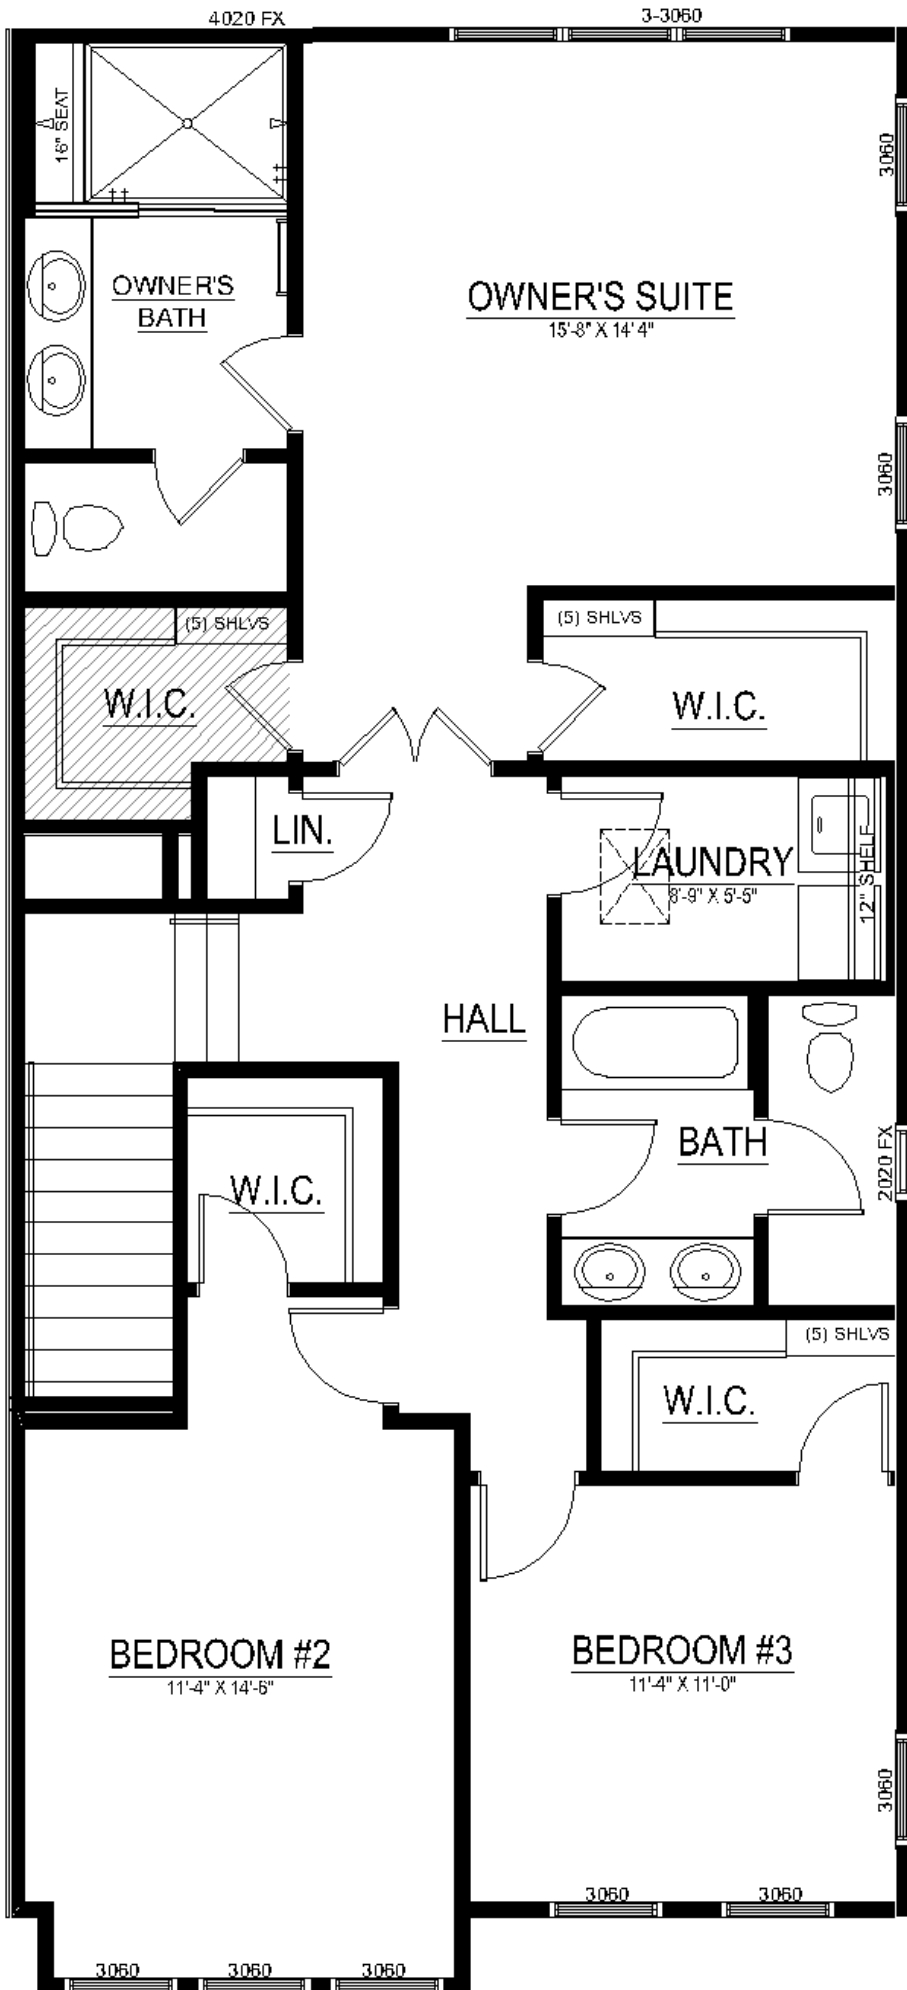

Chelsea | \$702,504

5122 CURIE DRIVE, Bowie, MD 20716 | Homesite 23C

2,879 Sq. Ft. | 3 Beds | 3 Baths | Availability: 06/2023

- 24' Wide End-Unit Townhome with 2-Car Rear Garage
- Large Entry Level Rec Room
- Open-Concept Kitchen Level with Family Room, Dining Area, and Upgraded Kitchen Island Extension
- Upgraded Sliding Glass Doors off Family Room Leading to Rear Covered Terrace
- Luxurious Owner's Suite with Upgraded Grand Shower
- Two Secondary Bedrooms with Walk-In-Closets and Walk-In Laundry Room

2 CAR GARAGE
23'-0" X 20'-1"

3060

FAMILY
FOYER

W.I.C.
6'-2" X 7'-6"

MECH.

PWDR.

STOR.
5'-10" X 4'-9"

STORAGE
8'-3" X 4'-9"

FOYER

REC. ROOM
14'-5" X 13'-5"

COVERED
ENTRY

3060

3060

3060

3060

3050 W.	3050 W.	3050 W.
3026 FX	3026 FX	3026 FX
BELOW	BELOW	BELOW

Mid-Atlantic Builders™ Lot 23C Spec

Island

Upgraded
Stainless Steel

Foyer, Powder room, Main Level

Owner's Bath

Secondary Baths

Samsung Wall Mount Range Hood
SNK30R5000WSAA Stainless Steel

Samsung Gas Cooktop
SNA30N6555TSAA Stainless Steel