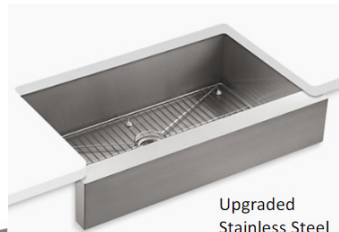

Mid-Atlantic Builders™ Lot 23C Spec

Island

Upgraded
Stainless Steel

Foyer, Powder room, Main Level

Owner's Bath

Secondary Baths

Samsung Wall Mount Range Hood
SNK30R5000WSAA Stainless Steel

Samsung Gas Cooktop
SNA30N6555TSAA Stainless Steel