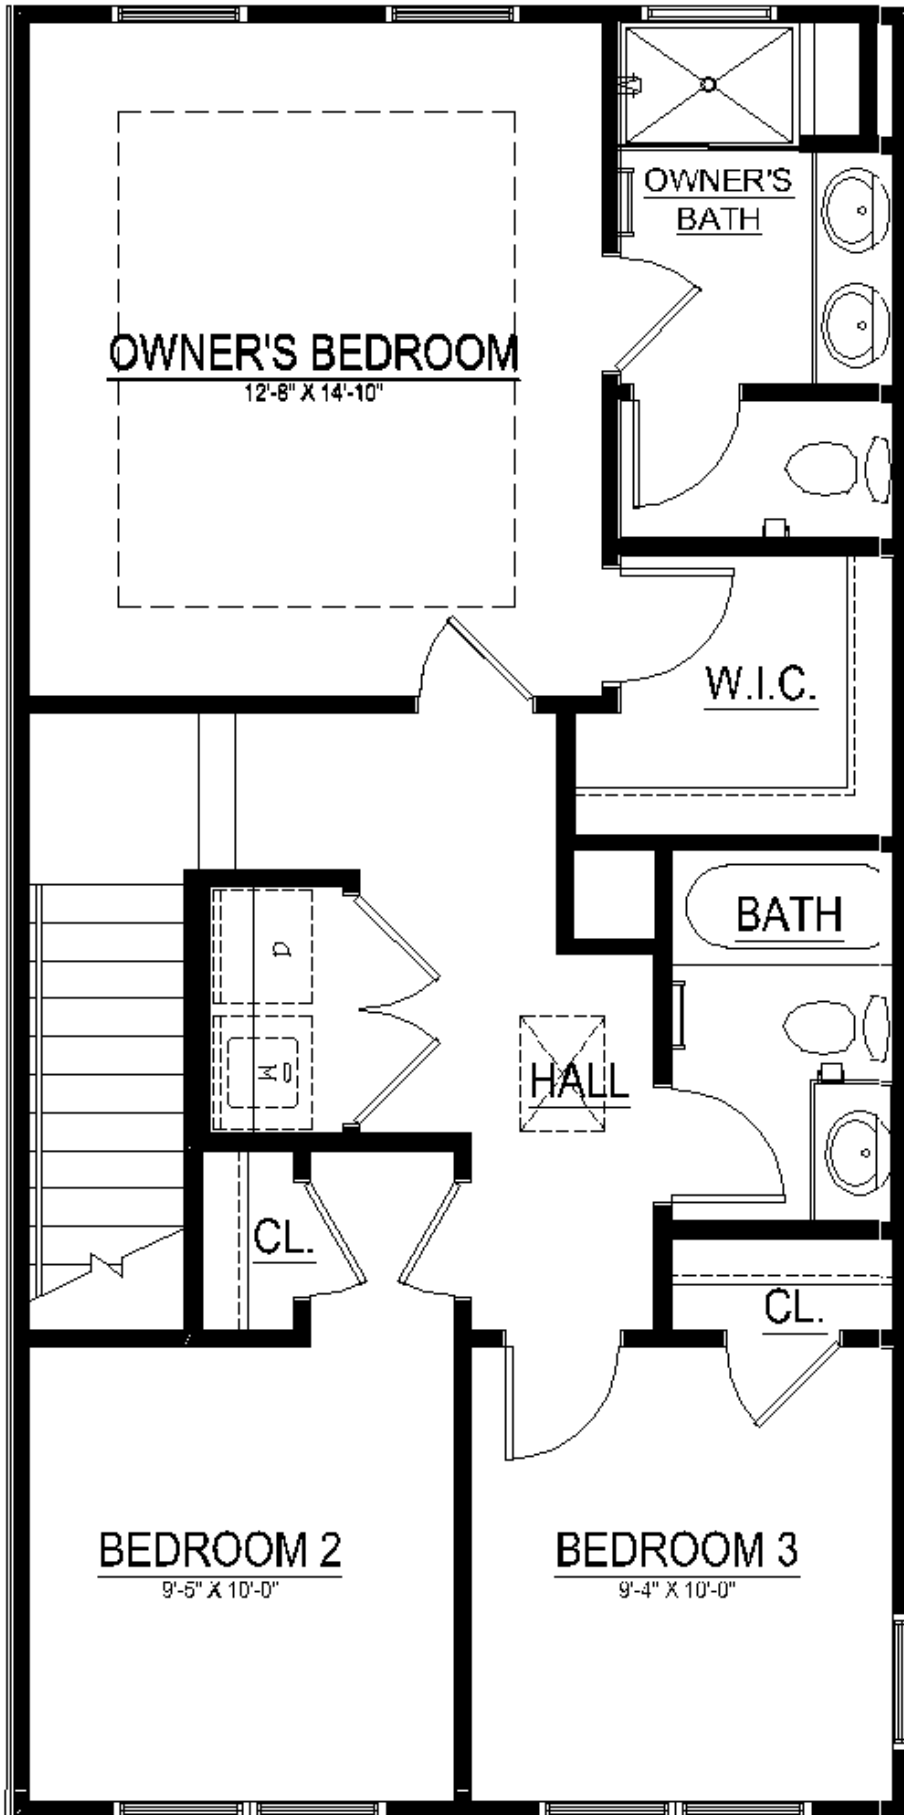

3060

3060

3020 TRANSOM

HS 0908

2-3060 SH

2-3060 SH