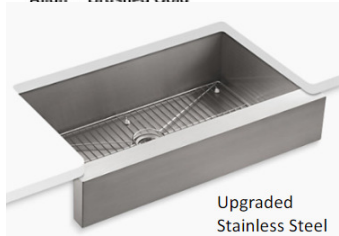

3060

3020 TRANSOM

HS 0908

2-3060 SH

2-3060 SH

**Mid-Atlantic Builders** Lot 12C Spec

Align™ Brushed Gold

Upgraded Stainless Steel

Foyer, Powder room, Main Level

Owner's Bath

Secondary Baths

Samsung Wall Mount Range Hood  
SNK30R5000WSAA Stainless Steel

Samsung Gas Cooktop  
SNA30N6555TSAA Stainless Steel

Samsung Oven / Microwave Combo  
SNQ70M6650DSAA Stainless Steel