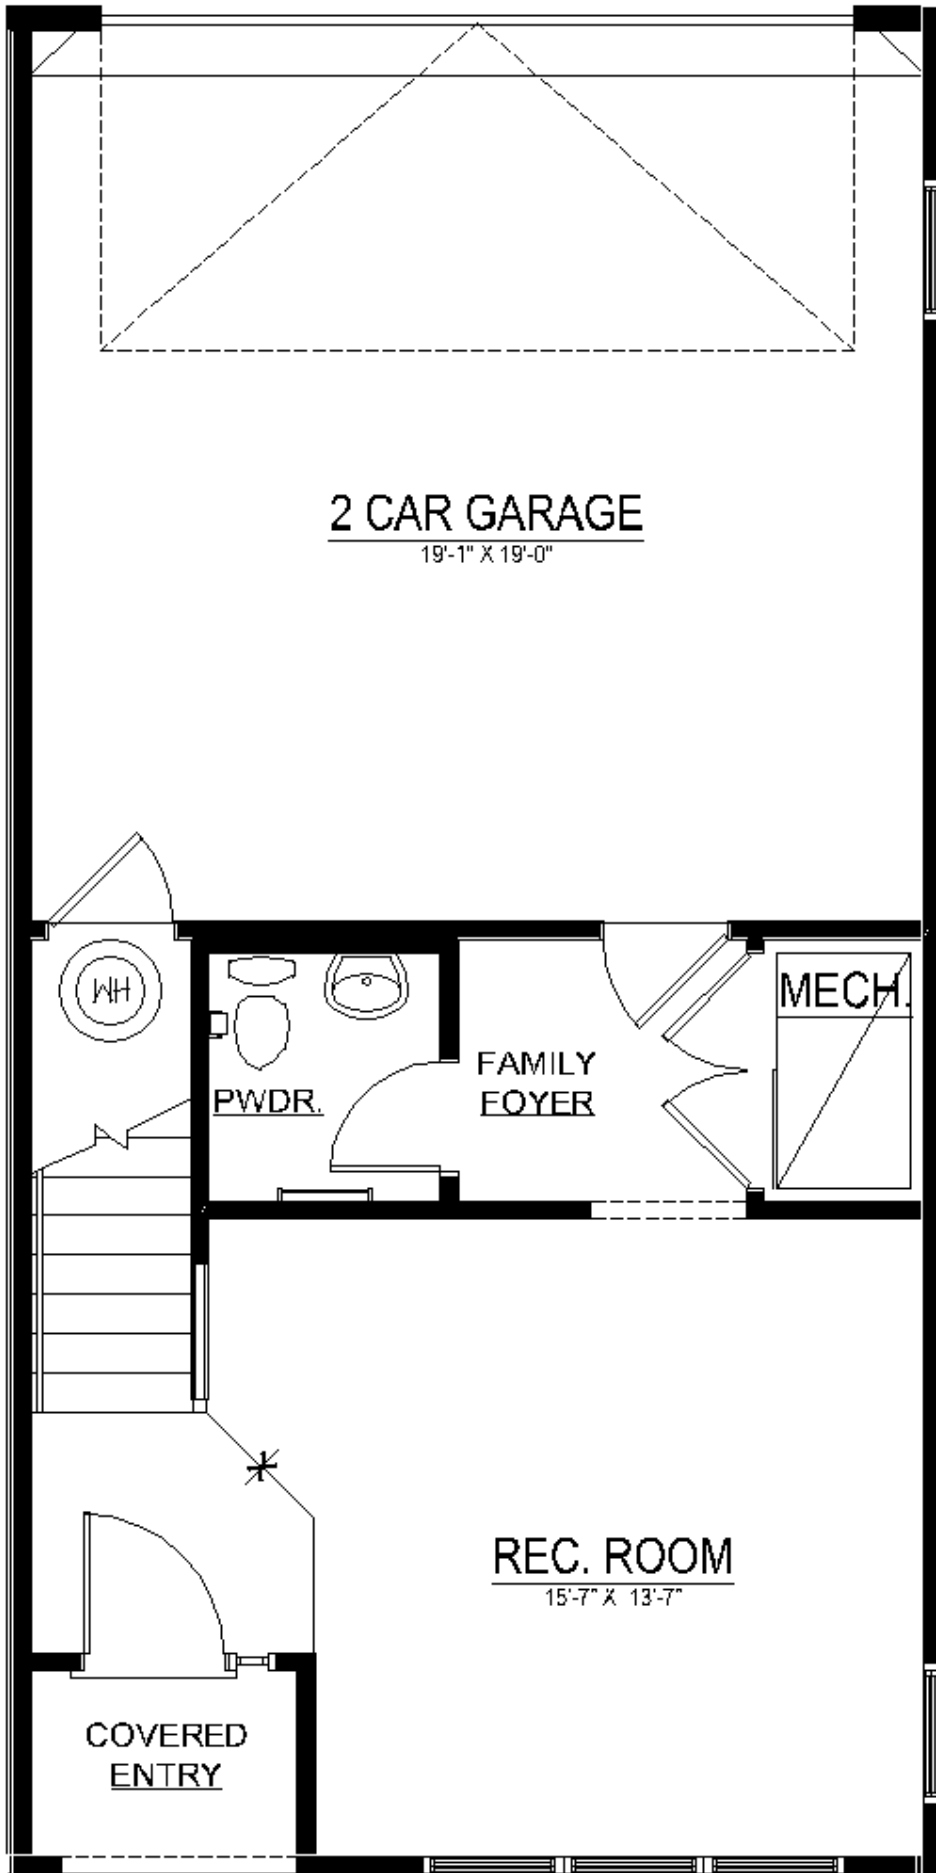

3060 SH

3060 SH