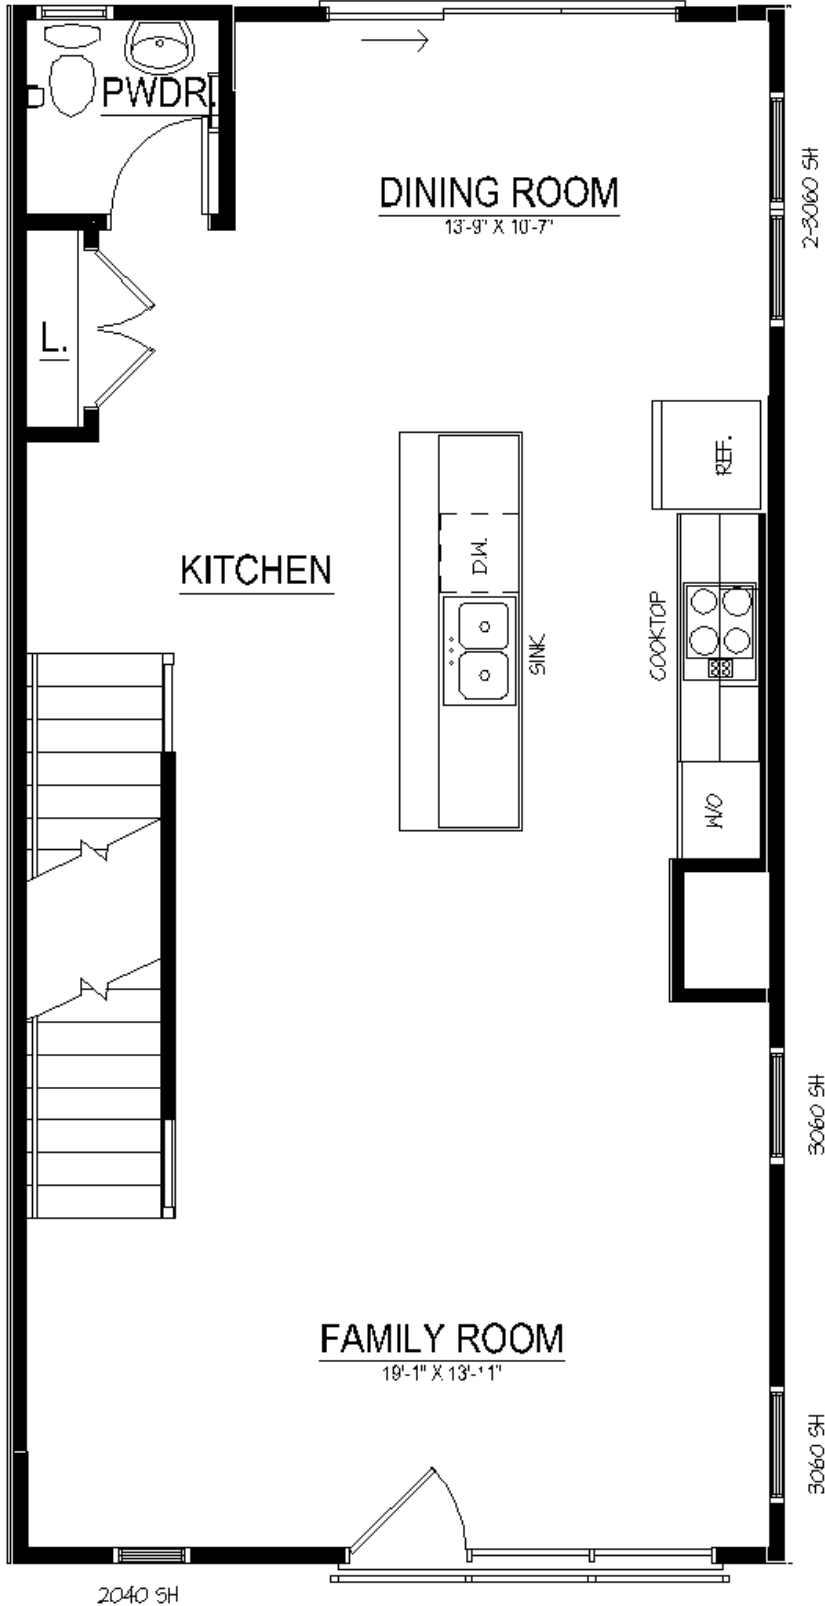

### Greenwich | \$585,287

17162 HARDISTY WAY, Bowie, MD 20715 | Homesite 12C

1,963 Sq. Ft. | 3 Beds | 3 Baths | AVAILABLE NOW

- 20' Wide End-Unit Townhome with 2-Car Rear Garage
- Entry Level Rec Room with Powder Room
- Open-Concept Kitchen Level with Family Room and Dining Area
- Upgraded Sliding Glass Doors off Dining Room
- Luxurious Primary Suite with Tray Ceiling, Walk-In-Closet and Full Bath
- Two Secondary Bedrooms and Laundry Closet

3060 SH

3060 SH

2020 FX  
TRANSOM

2040 SH

2-3060 SH

3060 SH

3060 SH

3060